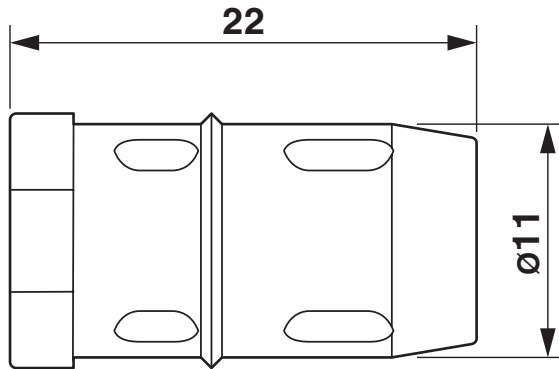

KDT-ST 12 - Filler plug

3062016

<https://www.phoenixcontact.com/us/products/3062016>

Drawings

Dimensional drawing

Dimensional drawing