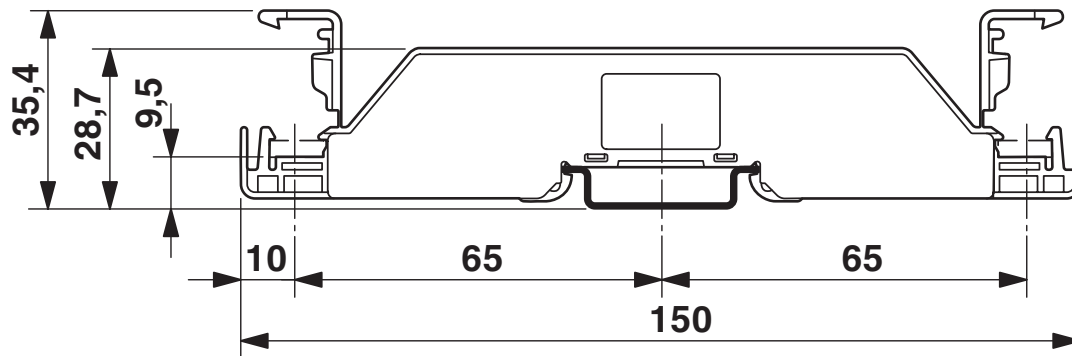

AB-SK 65-D INSULATED - Support bracket

3040889

<https://www.phoenixcontact.com/us/products/3040889>

Drawings

Dimensional drawing