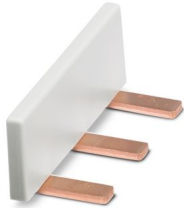

EB 3-18 - Insertion bridge

3009305

<https://www.phoenixcontact.com/us/products/3009305>

Please be informed that the data shown in this PDF document is generated from our online catalog. Please find the complete data in the user documentation. Our general terms of use for downloads are valid.

Insertion bridge, pitch: 17.8 mm, number of positions: 3, color: light gray

Commercial data

Item number	3009305
Packing unit	50 pc
Minimum order quantity	50 pc
Sales key	BE19
Product key	BE1Z2X
GTIN	4046356743648
Weight per piece (including packing)	11.309 g
Weight per piece (excluding packing)	11.309 g
Customs tariff number	85366990
Country of origin	DE

EB 3-18 - Insertion bridge

3009305

<https://www.phoenixcontact.com/us/products/3009305>

Technical data

Product properties

Product type	Insertion bridge
Number of positions	3
Pitch	17.8 mm
Potentials	1

Dimensions

Pitch	17.8 mm
-------	---------

Material specifications

Color	beige (RAL 7032)
Material	Copper
Insulating material	PA

Mounting

Mounting type	Screw mounting
---------------	----------------

EB 3-18 - Insertion bridge