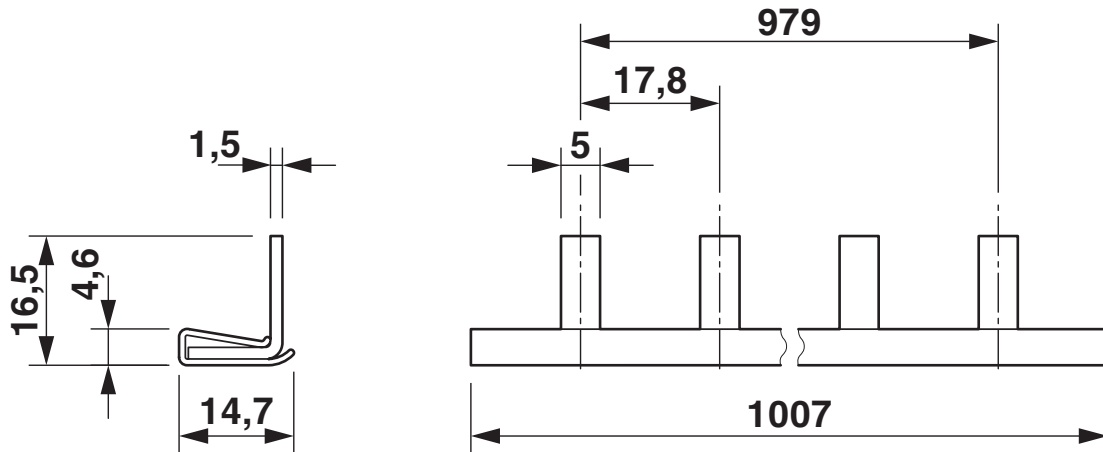

Insertion bridge, pitch: 18 mm, number of positions: 56, color: gray

Commercial data

Item number	3009299
Packing unit	5 pc
Minimum order quantity	1 pc
Sales key	BE19
Product key	BE1Z2X
GTIN	4017918091767
Weight per piece (including packing)	260 g
Weight per piece (excluding packing)	260 g
Customs tariff number	85366990
Country of origin	DE

EB 56-18 - Insertion bridge

3009299

<https://www.phoenixcontact.com/us/products/3009299>

Technical data

Product properties

Product type	Insertion bridge
Number of positions	56
Pitch	18 mm

Dimensions

Dimensional drawing	
Pitch	18 mm

Material specifications

Color	gray (RAL 7042)
Material	Copper
Insulating material	PA

Mounting

Mounting type	Screw mounting
---------------	----------------

EB 56-18 - Insertion bridge

3009299

<https://www.phoenixcontact.com/us/products/3009299>

Drawings

Dimensional drawing

EB 56-18 - Insertion bridge

3009299

<https://www.phoenixcontact.com/us/products/3009299>

Classifications

ECLASS

ECLASS-13.0	27250303
ECLASS-15.0	27250303