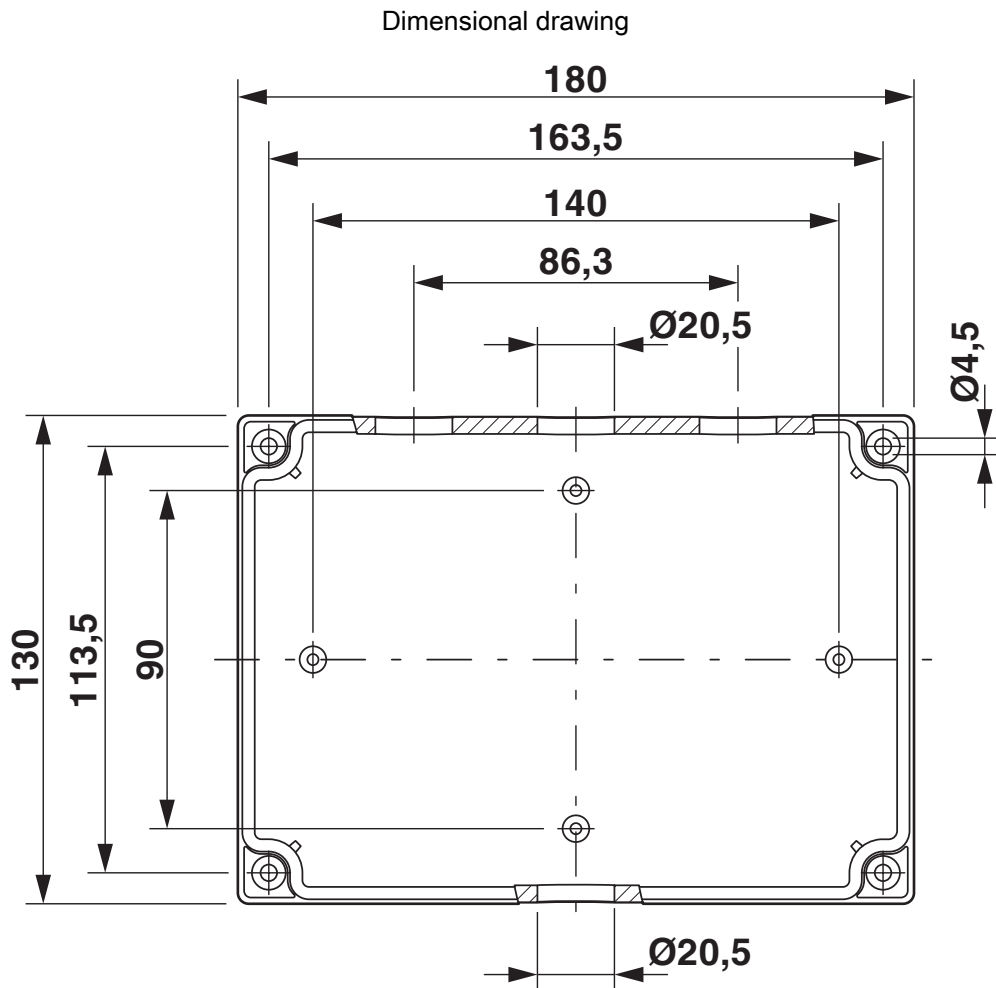

### Dimensions

Dimensional drawing	
Width	180 mm
Height	130 mm
Depth	100 mm

### Mounting

Assembly note	Screw connection in housing base
---------------	----------------------------------

## Drawings