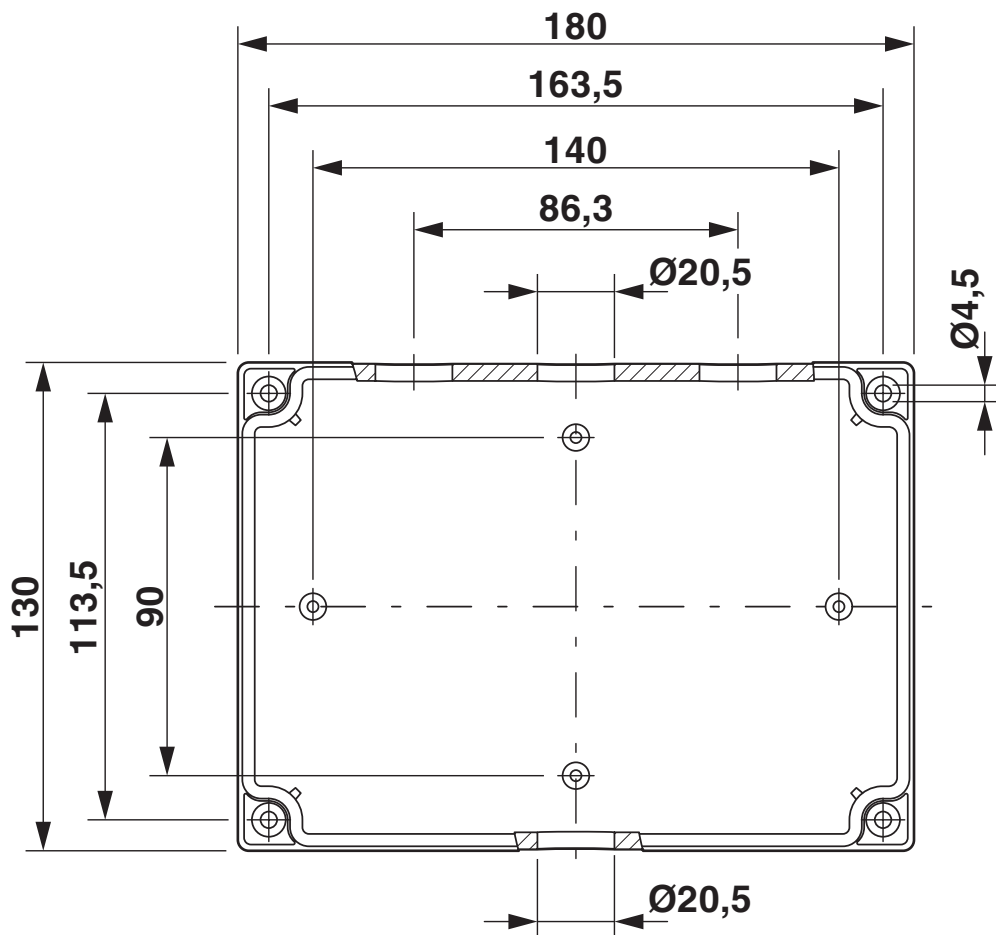

Protection class	II
------------------	----

Dimensions

Dimensional drawing	
Width	180 mm
Height	130 mm
Depth	100 mm

Material specifications

Color	gray
Material	ABS
Flammability rating according to UL 94	UL-94 HB
Seal material	Silicon
Type of insulation	full protective insulation
Components	halogen-free

E AB A 180X130X100 20TB - Junction box

3002004

<https://www.phoenixcontact.com/us/products/3002004>

Drawings

Dimensional drawing

E AB A 180X130X100 20TB - Junction box

3002004

<https://www.phoenixcontact.com/us/products/3002004>