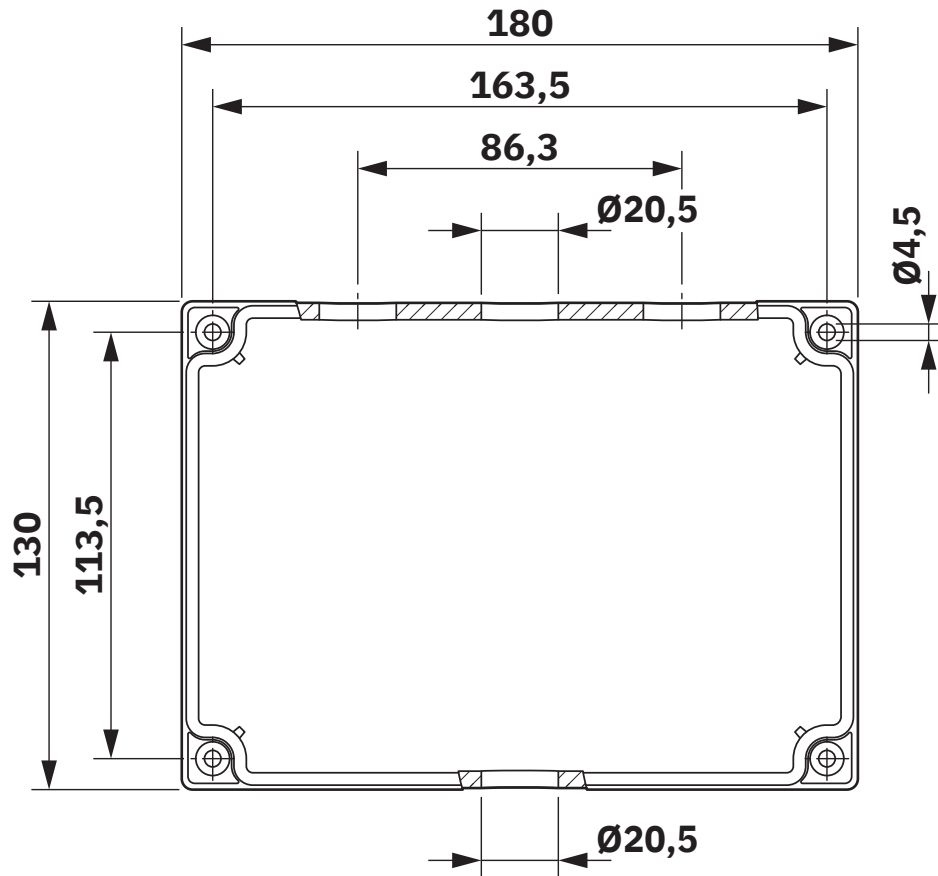

### Dimensions

Dimensional drawing	
Width	180 mm
Height	130 mm
Depth	100 mm

## Drawings

Dimensional drawing