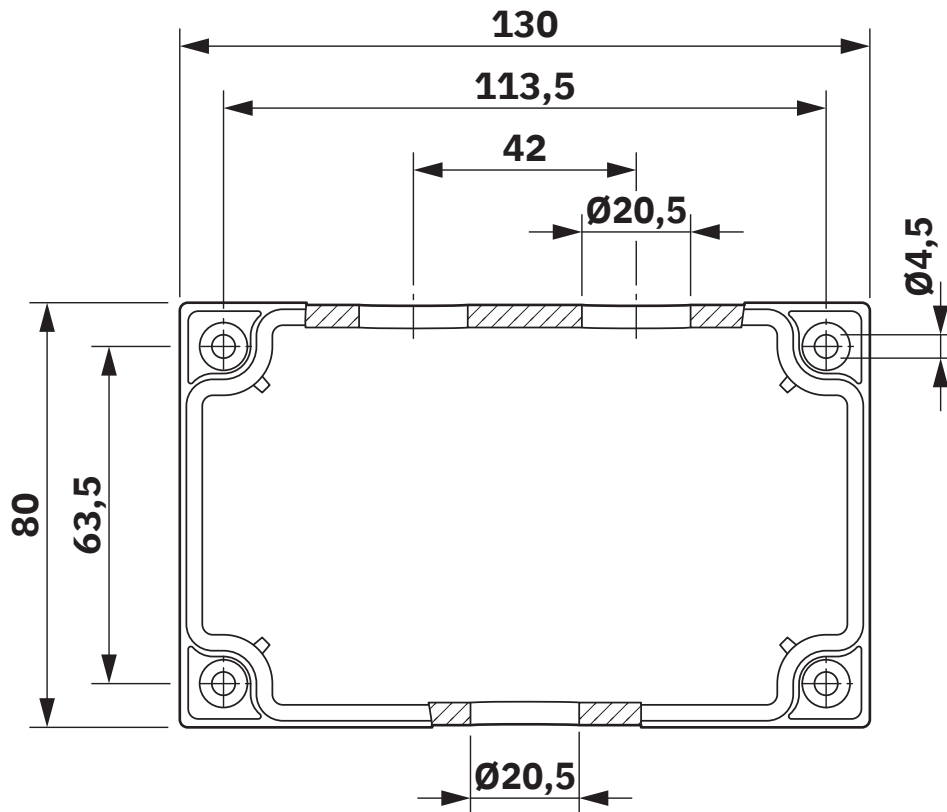

Protection class	II
------------------	----

Dimensions

Dimensional drawing	
Width	130 mm
Height	80 mm
Depth	60 mm

Material specifications

Color	gray
Material	ABS
Flammability rating according to UL 94	UL-94 HB
Seal material	Silicon
Type of insulation	full protective insulation
Components	halogen-free

E AB A 130X80X60 12TB - Junction box

3002003

<https://www.phoenixcontact.com/us/products/3002003>

Drawings

Dimensional drawing

E AB A 130X80X60 12TB - Junction box

3002003

<https://www.phoenixcontact.com/us/products/3002003>