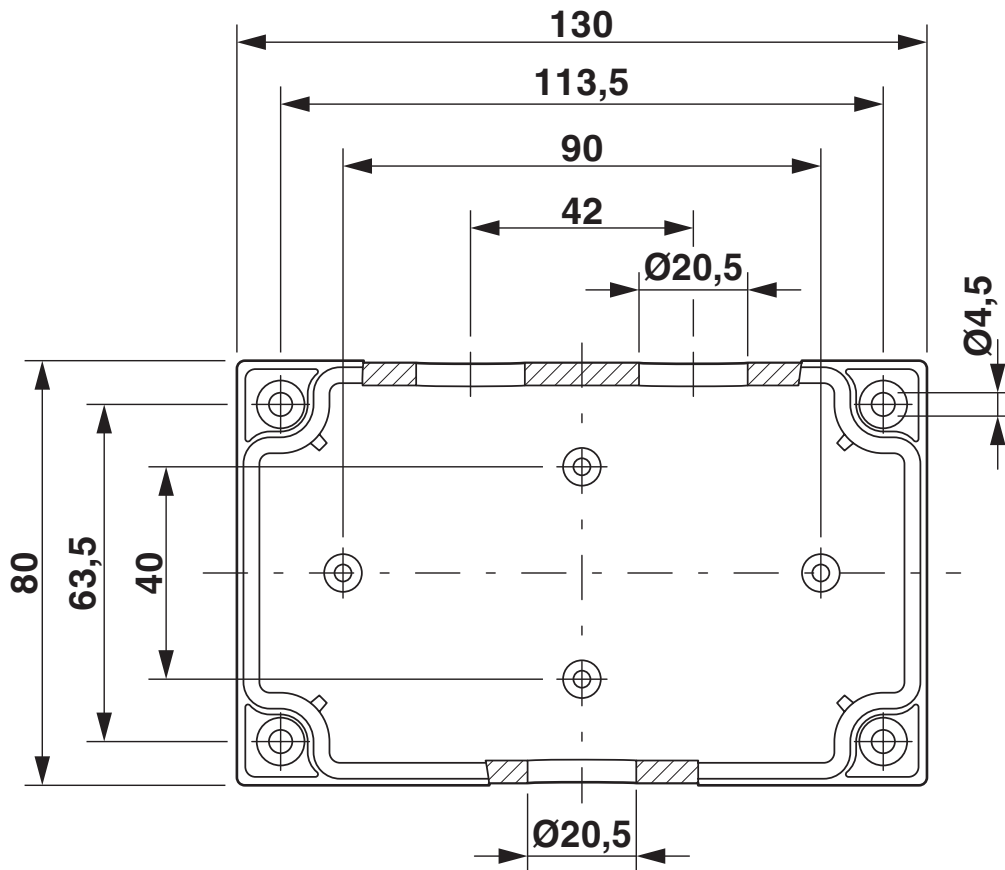

E AB A 130X80X60 12TB - Junction box

3002003

<https://www.phoenixcontact.com/us/products/3002003>

Drawings

Dimensional drawing

E AB A 130X80X60 12TB - Junction box

3002003

<https://www.phoenixcontact.com/us/products/3002003>