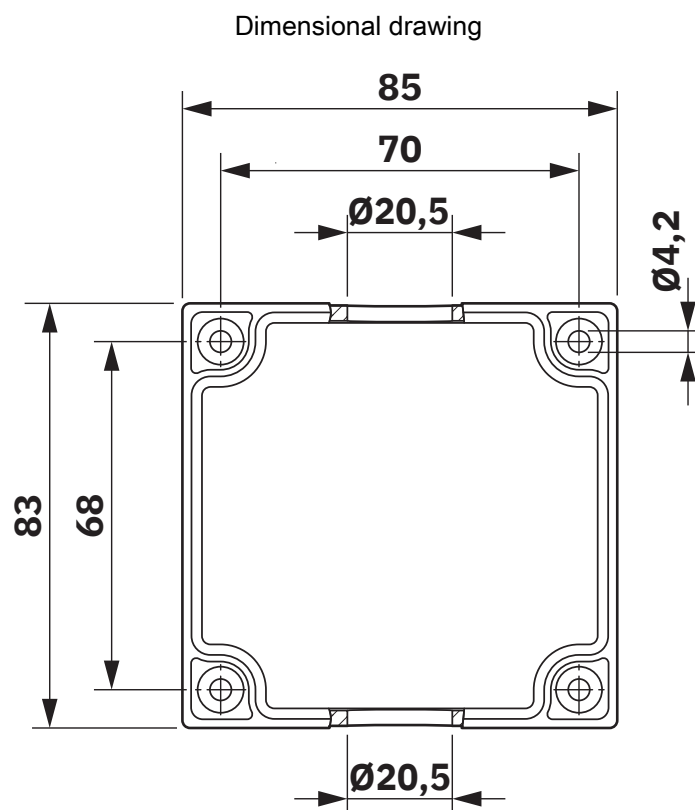

Protection class	II
------------------	----

Dimensions

Dimensional drawing	
Width	85 mm
Height	83 mm
Depth	63 mm

Material specifications

Color	gray
Material	ABS
Flammability rating according to UL 94	UL-94 HB
Seal material	Silicon
Type of insulation	full protective insulation
Components	halogen-free

Degree of protection	IP67
----------------------	------

Ambient conditions

Ambient temperature (operation)	-25 °C ... 60 °C
---------------------------------	------------------

Mounting

Assembly note	Screw connection in housing base
---------------	----------------------------------

E AB A 85X83X63 6TB - Junction box

3002002

<https://www.phoenixcontact.com/us/products/3002002>

Drawings

E AB A 85X83X63 6TB - Junction box

3002002

<https://www.phoenixcontact.com/us/products/3002002>

Classifications