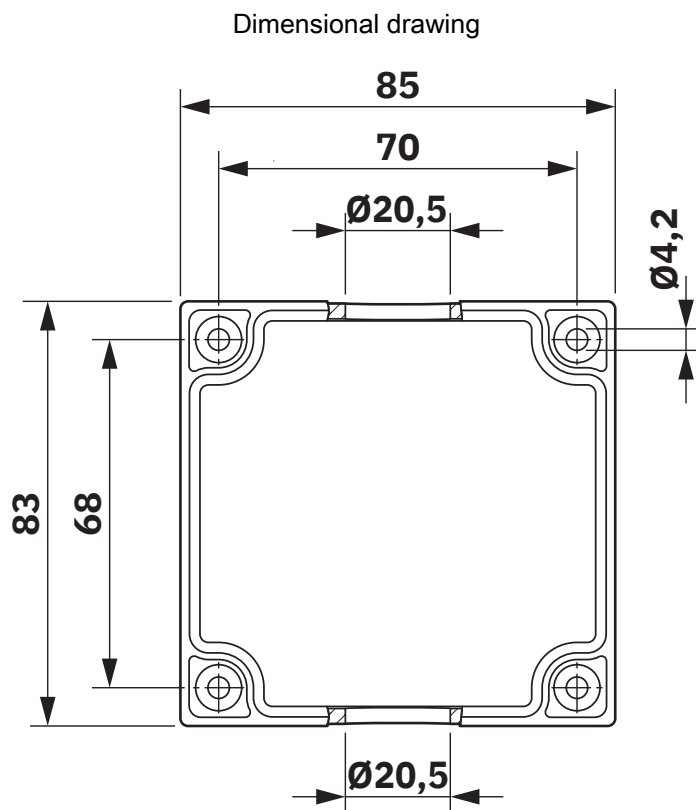

### Dimensions

Dimensional drawing	
Width	85 mm
Height	83 mm
Depth	63 mm

### Mounting

Assembly note	Screw connection in housing base
---------------	----------------------------------

## Drawings