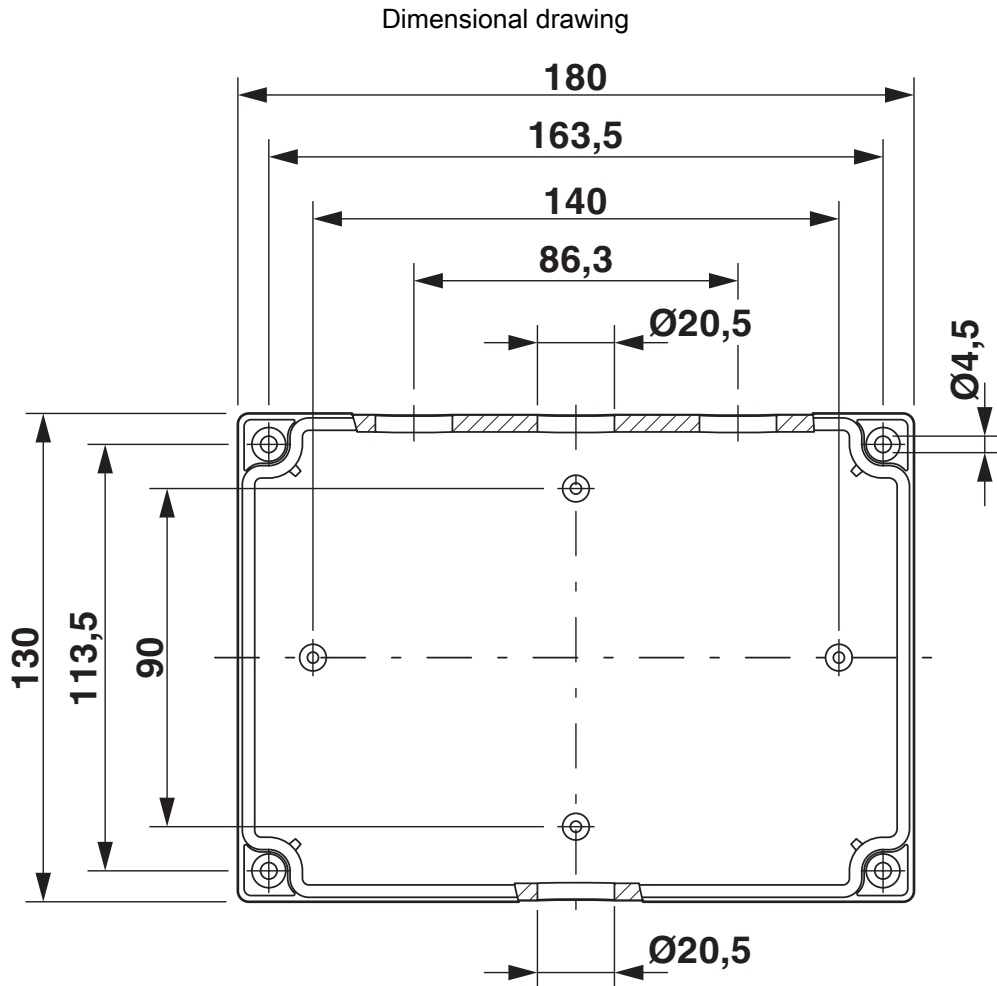

Protection class	II
------------------	----

Dimensions

Dimensional drawing	
Width	180 mm
Height	130 mm
Depth	100 mm

Material specifications

Color	gray
Material	ABS
Flammability rating according to UL 94	UL-94 HB
Seal material	Silicon
Type of insulation	full protective insulation
Components	halogen-free

Degree of protection	IP67
----------------------	------

Ambient conditions

Ambient temperature (operation)	-25 °C ... 60 °C
---------------------------------	------------------

Mounting

Assembly note	Screw connection in housing base
---------------	----------------------------------

E AB A 180X130X100 20PT - Junction box

3002001

<https://www.phoenixcontact.com/us/products/3002001>

Drawings

E AB A 180X130X100 20PT - Junction box

3002001

<https://www.phoenixcontact.com/us/products/3002001>