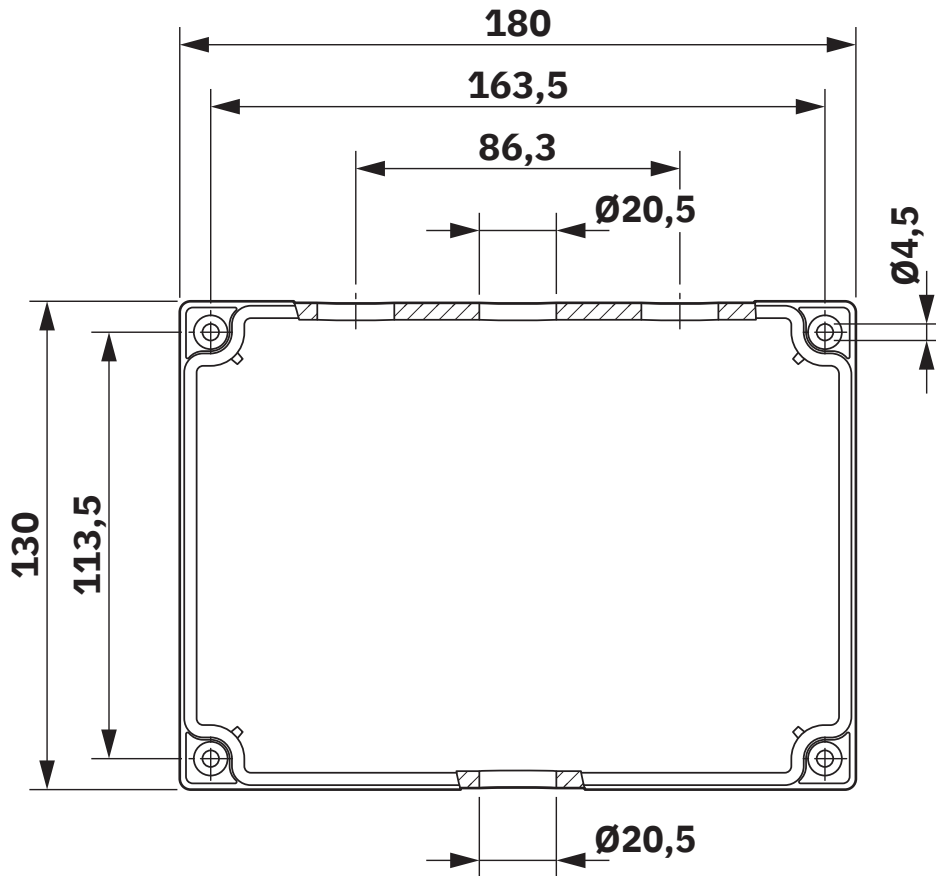

Protection class	II
------------------	----

Dimensions

Dimensional drawing	
Width	180 mm
Height	130 mm
Depth	100 mm

Material specifications

Color	gray
Material	ABS
Flammability rating according to UL 94	UL-94 HB
Seal material	Silicon
Type of insulation	full protective insulation
Components	halogen-free

E AB A 180X130X100 20PT - Junction box

3002001

<https://www.phoenixcontact.com/us/products/3002001>

Drawings

Dimensional drawing

E AB A 180X130X100 20PT - Junction box

3002001

<https://www.phoenixcontact.com/us/products/3002001>