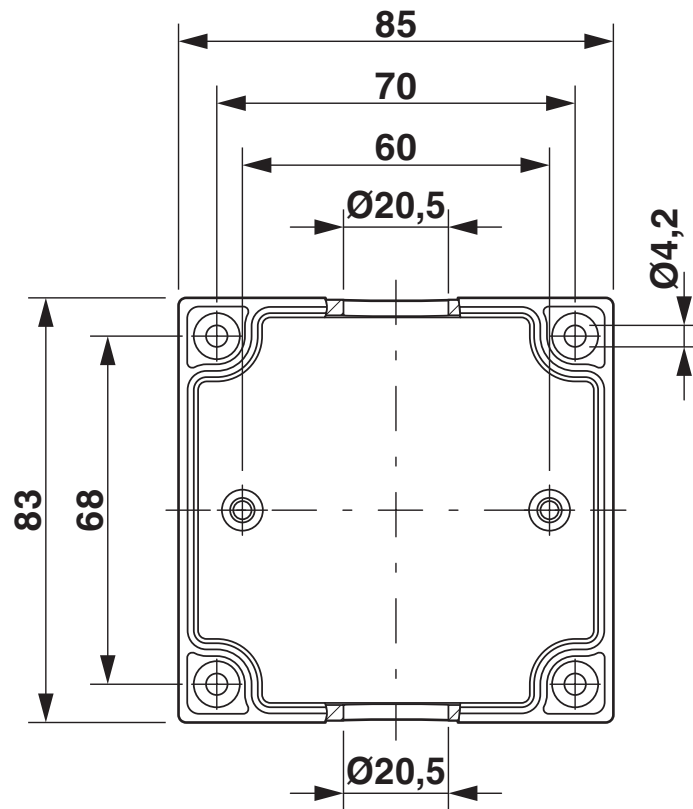

Protection class	II
------------------	----

Dimensions

Dimensional drawing	
Width	85 mm
Height	83 mm
Depth	63 mm

Material specifications

Color	gray
Material	ABS
Flammability rating according to UL 94	UL-94 HB
Seal material	Silicon
Type of insulation	full protective insulation
Components	halogen-free

E AB A 85X83X63 6MPT - Junction box

3001998

<https://www.phoenixcontact.com/us/products/3001998>

Drawings

Dimensional drawing

E AB A 85X83X63 6MPT - Junction box

3001998

<https://www.phoenixcontact.com/us/products/3001998>