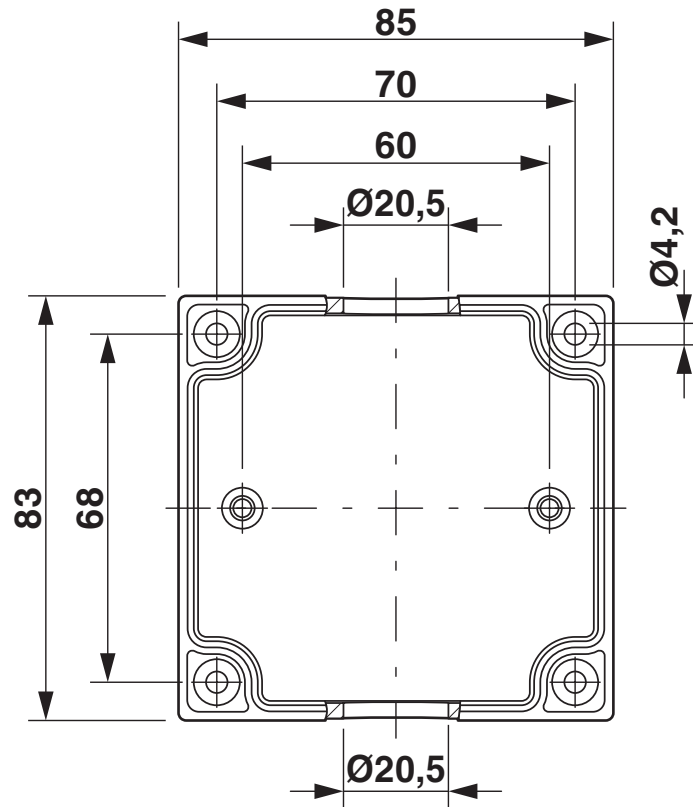

Protection class	II
------------------	----

Dimensions

Dimensional drawing	
Width	85 mm
Height	83 mm
Depth	63 mm

Material specifications

Color	gray
Material	ABS
Flammability rating according to UL 94	UL-94 HB
Seal material	Silicon
Type of insulation	full protective insulation
Components	halogen-free

E AB A 85X83X63 6MPT - Junction box

3001998

<https://www.phoenixcontact.com/us/products/3001998>

Drawings

Dimensional drawing

E AB A 85X83X63 6MPT - Junction box

3001998

<https://www.phoenixcontact.com/us/products/3001998>