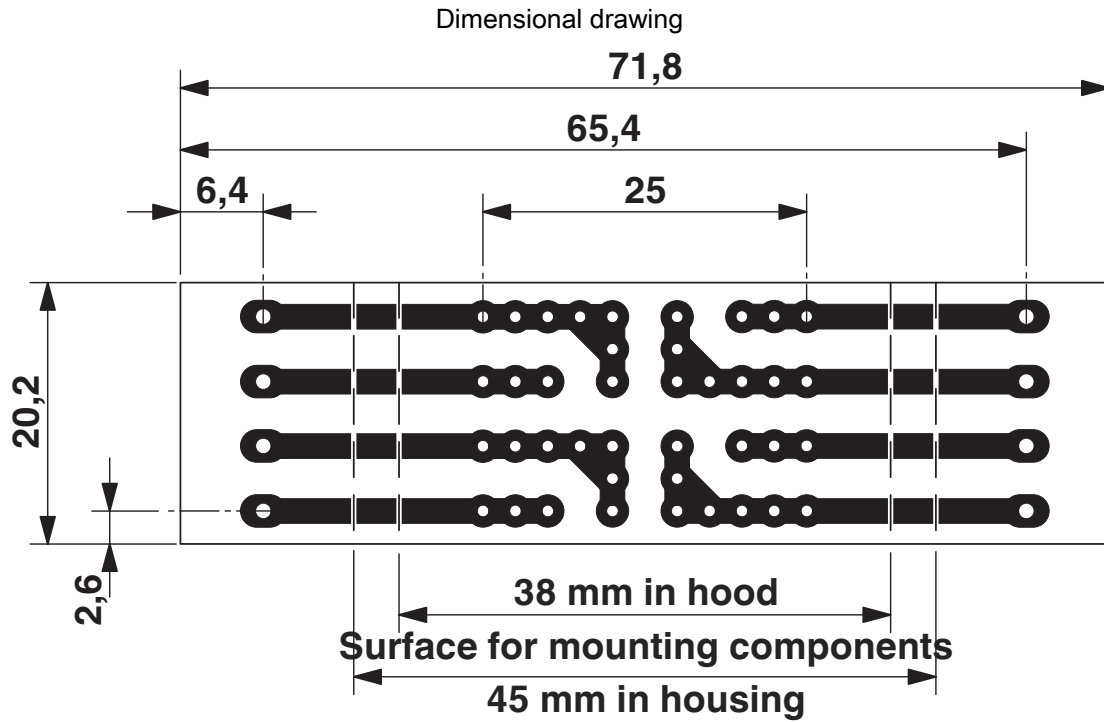

## Technical data

### Material specifications

Color (Housing)	green (RAL 6021)
-----------------	------------------

Drawings

Pitch 5 mm

a = Area for mounting components, 38 mm in the hood

b = Area for mounting components, 45 mm in the housing