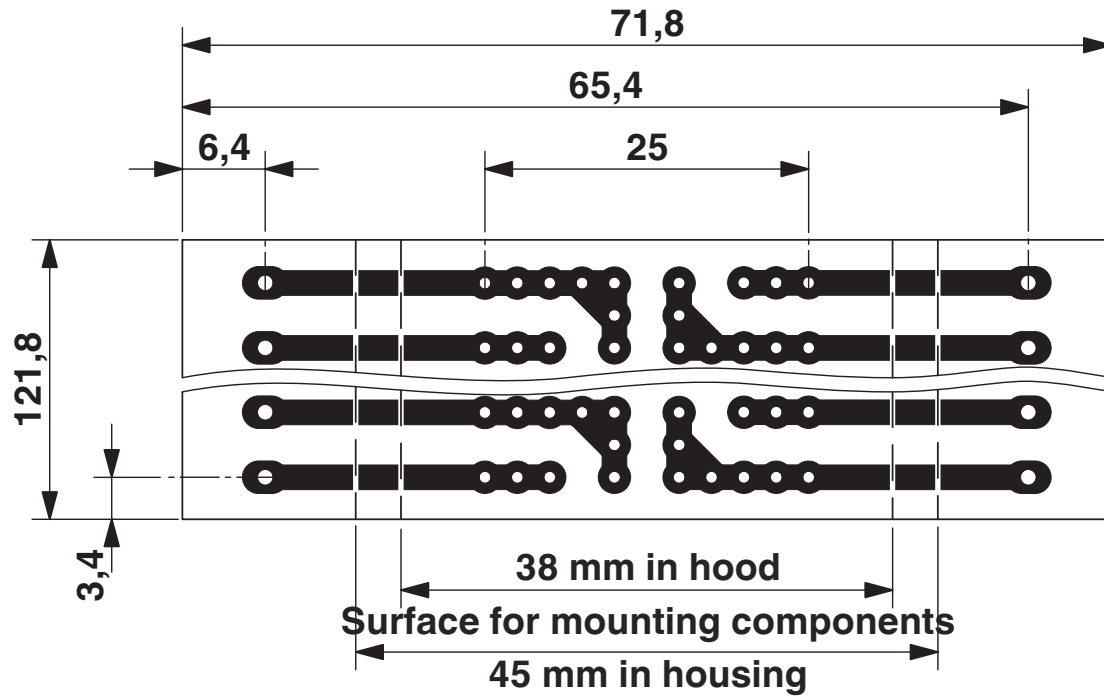

Electronic housing, for PCB insertion, without screw connection terminal blocks and cover

Commercial data

Item number	2907020
Packing unit	2 pc
Minimum order quantity	1 pc
Note	Made to order (non-returnable)
Product key	ACHCBA
GTIN	4017918245054
Weight per piece (including packing)	100 g
Weight per piece (excluding packing)	100 g
Country of origin	DE

EMG125-LG OG - Electronics housing

2907020

<https://www.phoenixcontact.com/us/products/2907020>

Drawings

Dimensional drawing

1 = Top edge of the PCB

B = Housing width

Dimensional drawing

Pitch 5 mm

a = Area for mounting components, 38 mm in the hood

b = Area for mounting components, 45 mm in the housing

EMG125-LG OG - Electronics housing

2907020

<https://www.phoenixcontact.com/us/products/2907020>