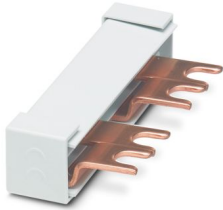

MPB 18/2-4 - Wiring bridge

2859330

<https://www.phoenixcontact.com/us/products/2859330>

Please be informed that the data shown in this PDF document is generated from our online catalog. Please find the complete data in the user documentation. Our general terms of use for downloads are valid.

Wiring bridge for modules with connecting pitch 17.5 mm, 2-phase, 4-pos.

Your advantages

- In combination with other devices in the distribution board, such as residual current devices and miniature circuit breakers
- Practical wiring of all common applications
- For combinations of lightning and surge arresters
- End covers are used to terminate and insulate individually cut bridges

MPB 18/2-4 - Wiring bridge

2859330

<https://www.phoenixcontact.com/us/products/2859330>

Technical data

Product properties

Product type	Bridge
Type	Comb bridge
Number of positions	4

Electrical properties

Number of phases	2
Nominal current I_N	80 A

Material specifications

Color	light gray (RAL 7035)
	copper color
Housing material	Plastic

MPB 18/2-4 - Wiring bridge

2859330

<https://www.phoenixcontact.com/us/products/2859330>

Classifications

ECLASS

ECLASS-15.0	27371306
ECLASS-13.0	27371306