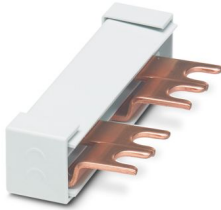

MPB 18/2-4 - Wiring bridge

2859330

<https://www.phoenixcontact.com/us/products/2859330>

Please be informed that the data shown in this PDF document is generated from our online catalog. Please find the complete data in the user documentation. Our general terms of use for downloads are valid.

Wiring bridge for modules with connecting pitch 17.5 mm, 2-phase, 4-pos.

Your advantages

- In combination with other devices in the distribution board, such as residual current devices and miniature circuit breakers
- Practical wiring of all common applications
- For combinations of lightning and surge arresters
- End covers are used to terminate and insulate individually cut bridges

MPB 18/2-4 - Wiring bridge

2859330

<https://www.phoenixcontact.com/us/products/2859330>

Technical data

Product properties

Product type	Bridge
Type	Comb bridge
Number of positions	4

Electrical properties

Number of phases	2
Nominal current I_N	80 A

Material specifications

Color	light gray (RAL 7035)
	copper color
Housing material	Plastic

MPB 18/2-4 - Wiring bridge

2859330

<https://www.phoenixcontact.com/us/products/2859330>

Classifications

ECLASS

ECLASS-15.0	27371306
ECLASS-13.0	27371306