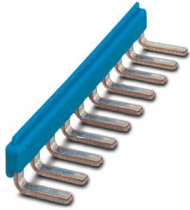

EB 84 IB ST BU - Insertion bridge

2836269

<https://www.phoenixcontact.com/us/products/2836269>

Please be informed that the data shown in this PDF document is generated from our online catalog. Please find the complete data in the user documentation. Our general terms of use for downloads are valid.

Insertion bridges, divisible, isolated comb spine, color blue, 84-pos.

Commercial data

Item number	2836269
Packing unit	1 pc
Note	Made to order (non-returnable)
Sales key	DR03
Product key	DRI3Z4
GTIN	4017918185565
Weight per piece (including packing)	44.56 g
Weight per piece (excluding packing)	37.2 g
Customs tariff number	85389099
Country of origin	DE

EB 84 IB ST BU - Insertion bridge

2836269

<https://www.phoenixcontact.com/us/products/2836269>

Technical data

Product properties

Product type	Bridge
--------------	--------

EB 84 IB ST BU - Insertion bridge