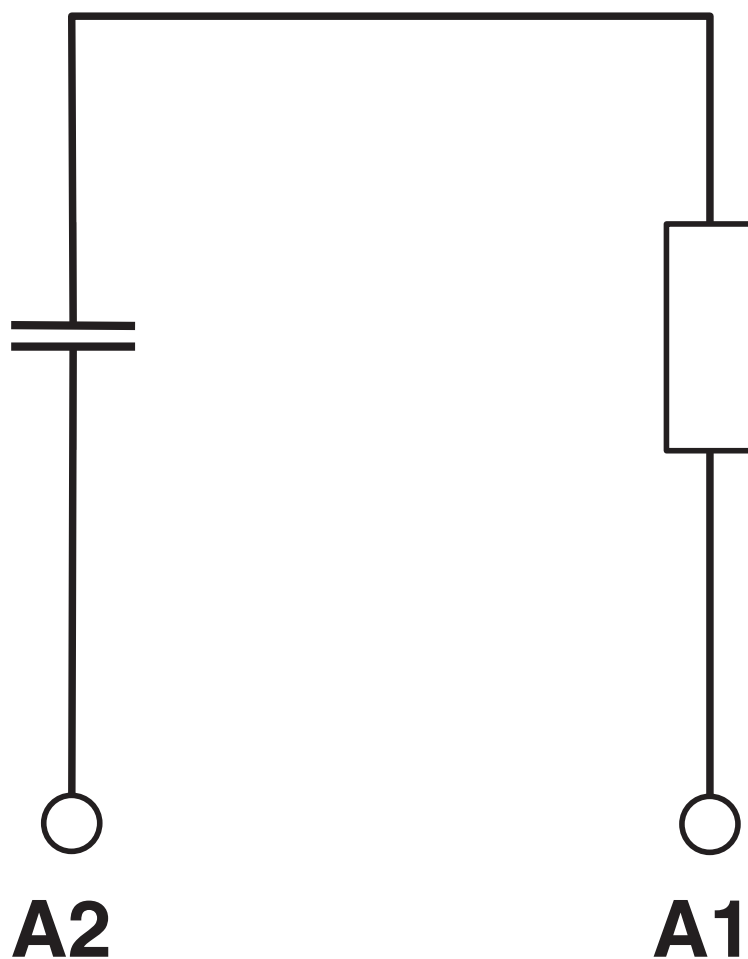

RC3-120-230UC - Plug-in module

2833916

<https://www.phoenixcontact.com/us/products/2833916>

Drawings

Circuit diagram

RC3-120-230UC - Plug-in module

2833916

<https://www.phoenixcontact.com/us/products/2833916>