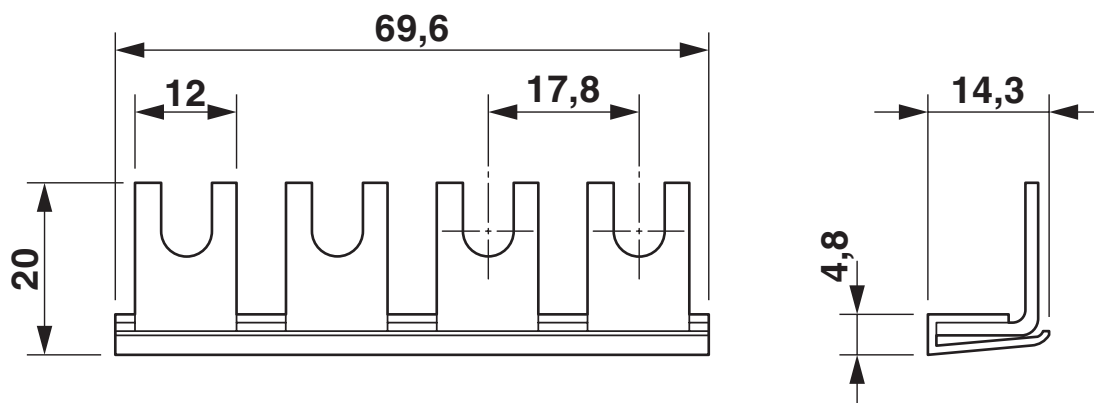

Electrical properties

| | |
|-----------------------|-------|
| Number of phases | 1 |
| Nominal current I_N | 100 A |

Dimensions

| | |
|---------------------|--|
| Dimensional drawing |  |
| Height | 73 mm |

Material specifications

| | |
|------------------|-----------------|
| Color | gray (RAL 7042) |
| | copper color |
| Housing material | Plastic |
| Contact material | E-Cu 58 |

MPB 18/1- 4 - Wiring bridge

2809225

<https://www.phoenixcontact.com/us/products/2809225>

Drawings

Dimensional drawing

MPB 18/1- 4 - Wiring bridge

2809225

<https://www.phoenixcontact.com/us/products/2809225>

Classifications