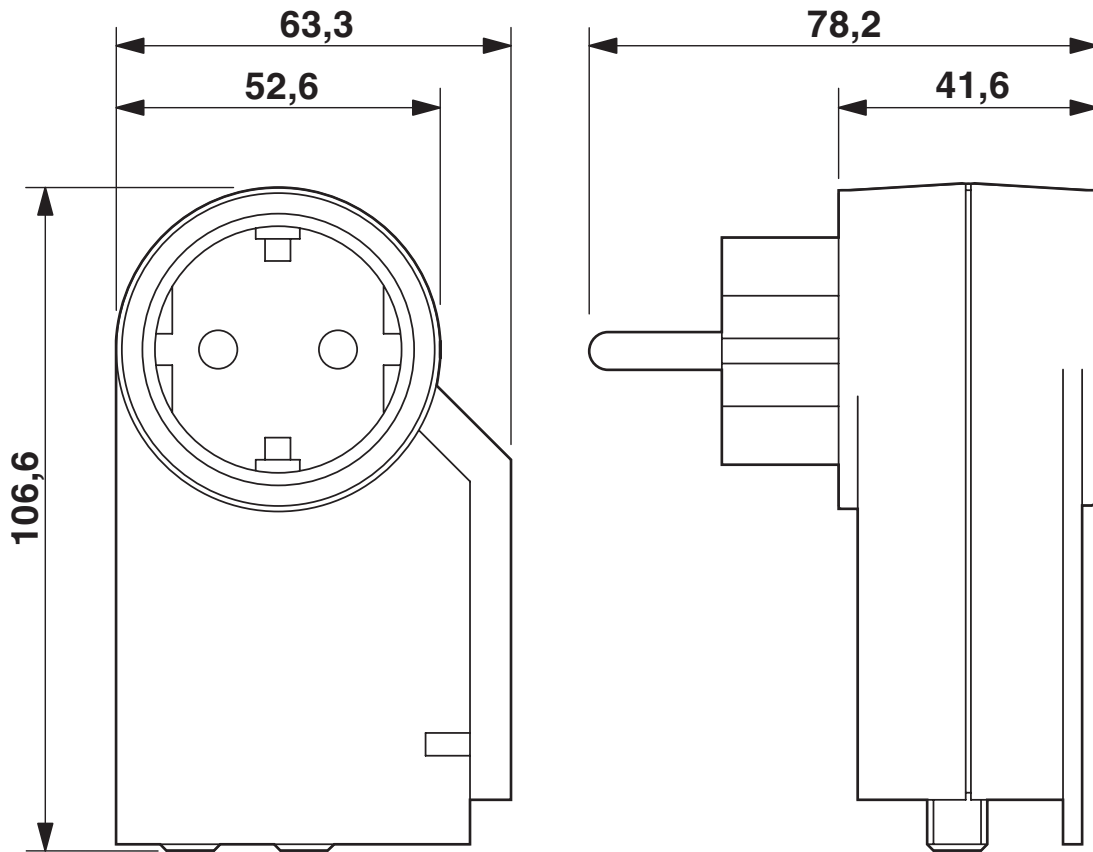

2801022

<https://www.phoenixcontact.com/us/products/2801022>

Drawings

Dimensional drawing

Dimensional drawing VAL-MS-T1/T2 335/12.5/3+1

Dimensional drawing

Dimensional drawing MNT-1 D

GEB-SET-T1/T2 TAE/TV-SAT - Surge protection device set

2801022

<https://www.phoenixcontact.com/us/products/2801022>

Dimensional drawing

Dimensional drawing MNT-TAE D

GEB-SET-T1/T2 TAE/TV-SAT - Surge protection device set

2801022

<https://www.phoenixcontact.com/us/products/2801022>

Dimensional drawing

Dimensional drawing MNT-TV-SAT D

GEB-SET-T1/T2 TAE/TV-SAT - Surge protection device set

2801022

<https://www.phoenixcontact.com/us/products/2801022>

Environmental product compliance

EU REACH SVHC