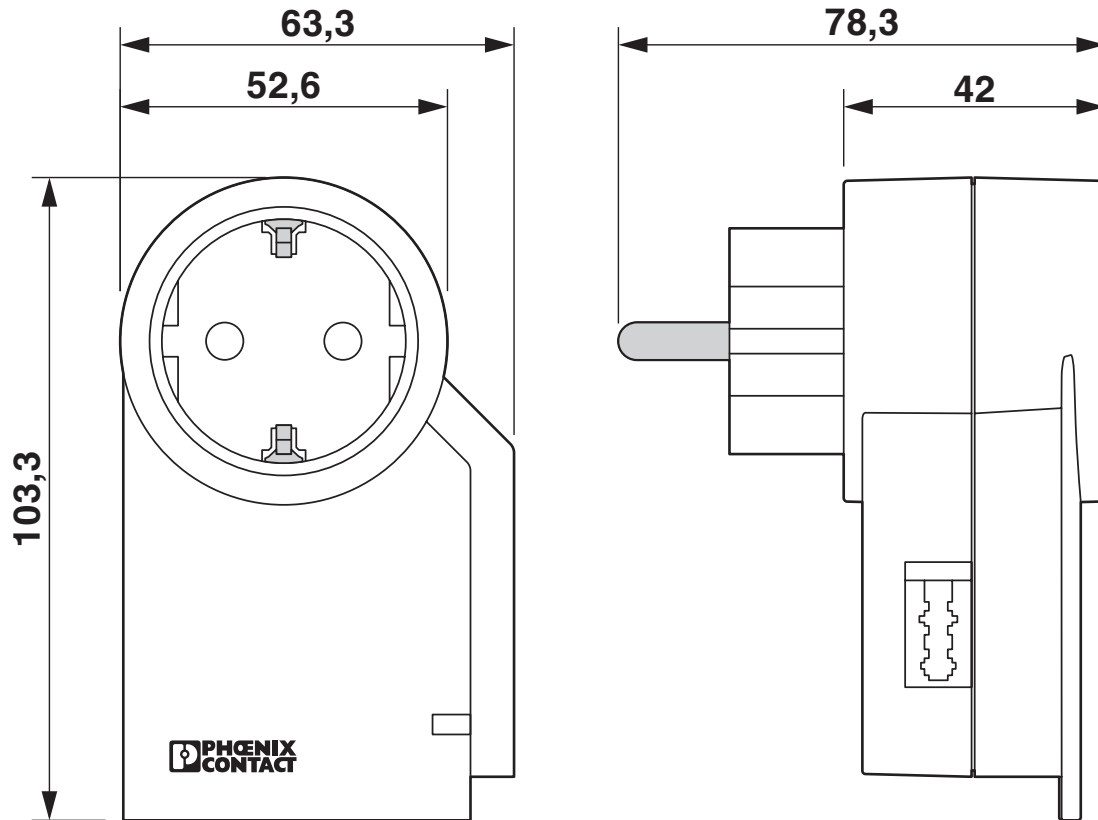

Dimensional drawing MNT-1 D

GEB-SET-T1/T2 TAE/TV-SAT - Surge protection device set

2801022

<https://www.phoenixcontact.com/us/products/2801022>

Dimensional drawing