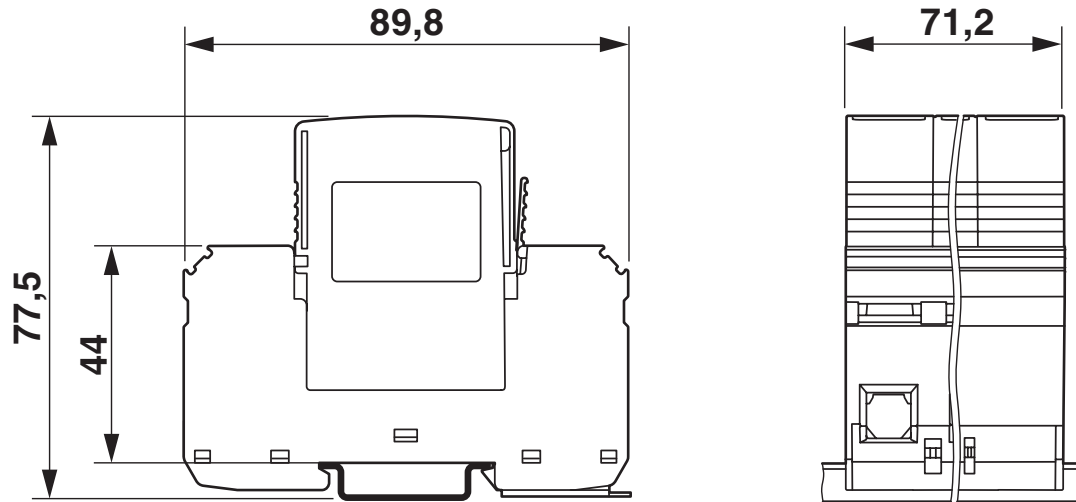

2801022

<https://www.phoenixcontact.com/us/products/2801022>

Drawings

Dimensional drawing

Dimensional drawing VAL-MS-T1/T2 335/12.5/3+1

Dimensional drawing

Dimensional drawing MNT-1 D

GEB-SET-T1/T2 TAE/TV-SAT - Surge protection device set