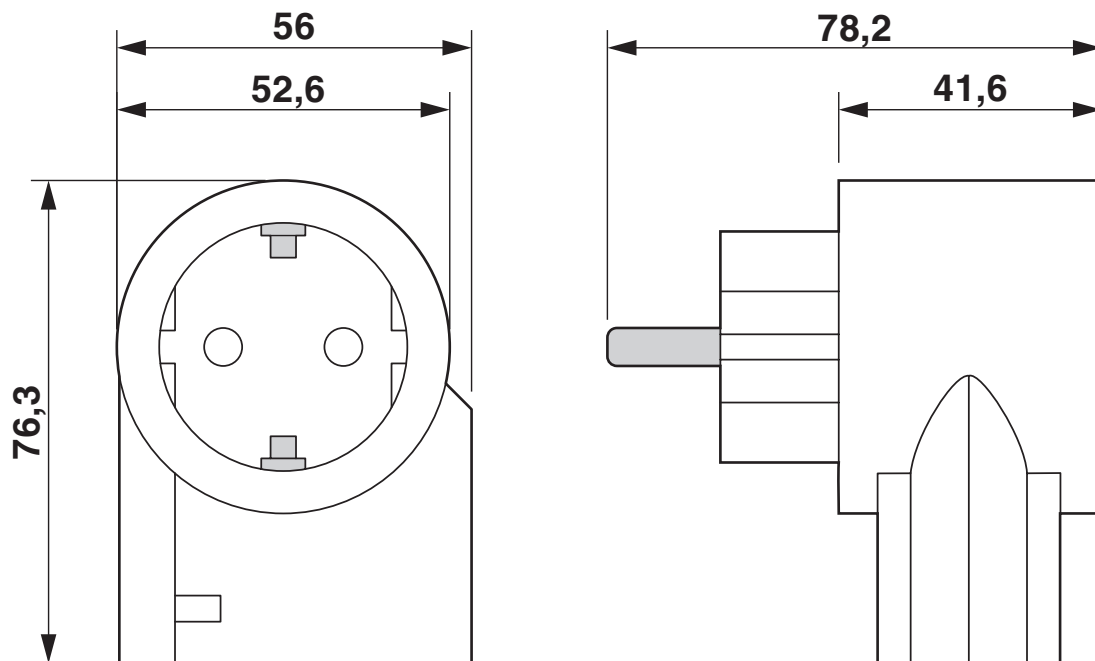

2801022

<https://www.phoenixcontact.com/us/products/2801022>

Drawings

Dimensional drawing

Dimensional drawing VAL-MS-T1/T2 335/12.5/3+1

Dimensional drawing

Dimensional drawing MNT-1 D

GEB-SET-T1/T2 TAE/TV-SAT - Surge protection device set

2801022

<https://www.phoenixcontact.com/us/products/2801022>

Dimensional drawing

Dimensional drawing MNT-TAE D

GEB-SET-T1/T2 TAE/TV-SAT - Surge protection device set

2801022

<https://www.phoenixcontact.com/us/products/2801022>