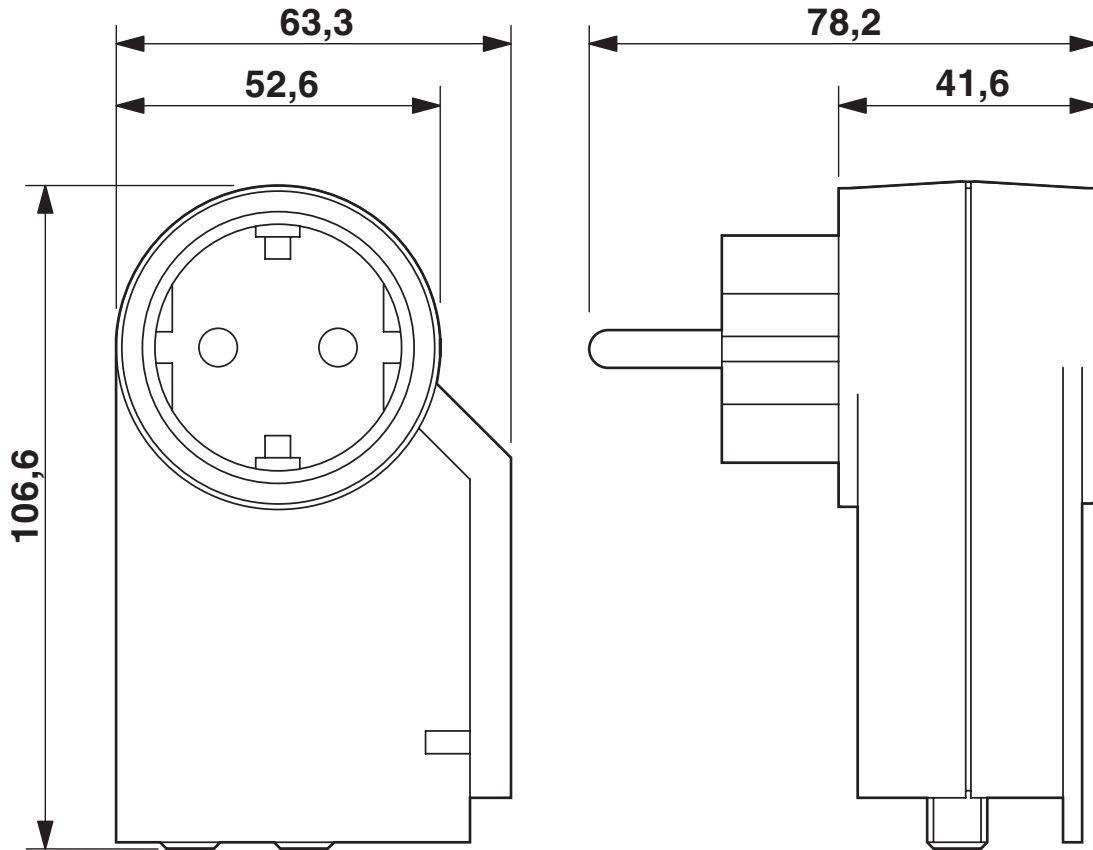

Dimensional drawing MNT-TAE D

GEB-SET-T1/T2 TAE/TV-SAT - Surge protection device set

2801022

<https://www.phoenixcontact.com/us/products/2801022>

Dimensional drawing

Dimensional drawing MNT-TV-SAT D