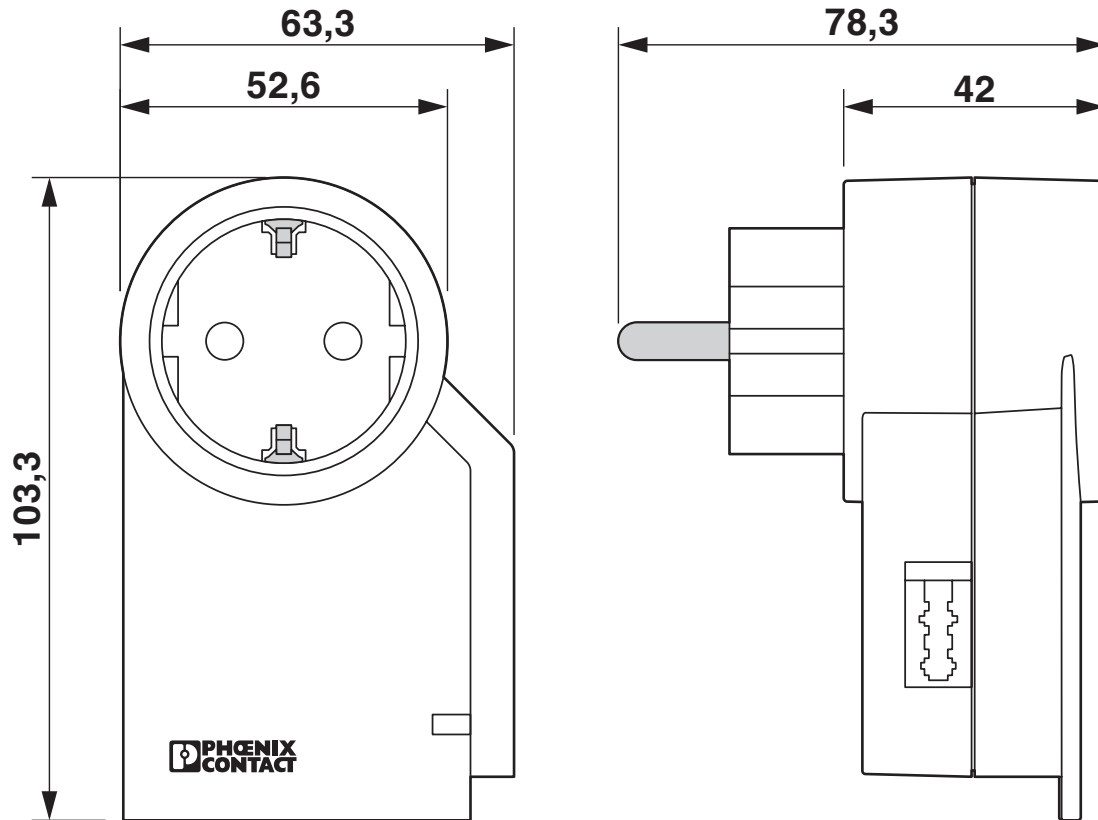

2801022

<https://www.phoenixcontact.com/us/products/2801022>

Drawings

Dimensional drawing

Dimensional drawing VAL-MS-T1/T2 335/12.5/3+1

Dimensional drawing

Dimensional drawing MNT-1 D

GEB-SET-T1/T2 TAE/TV-SAT - Surge protection device set

2801022

<https://www.phoenixcontact.com/us/products/2801022>

Dimensional drawing

Dimensional drawing MNT-TAE D

GEB-SET-T1/T2 TAE/TV-SAT - Surge protection device set

2801022

<https://www.phoenixcontact.com/us/products/2801022>