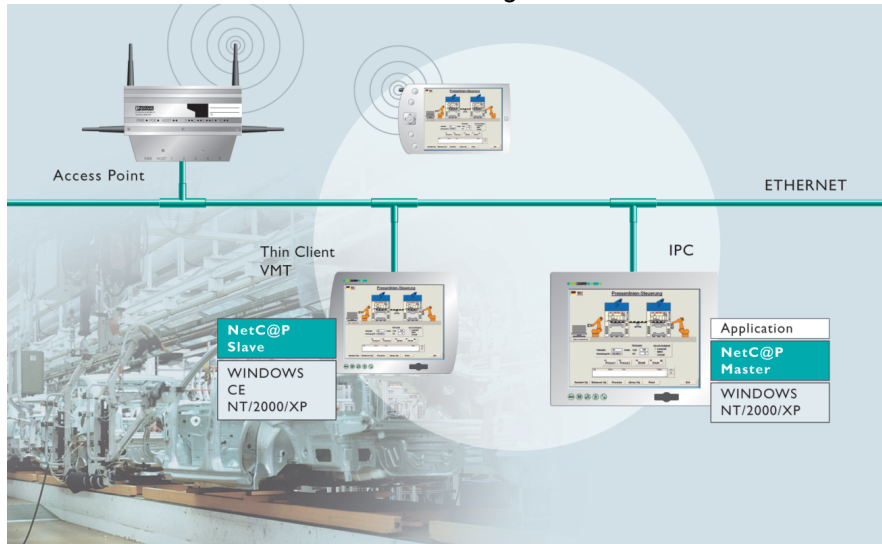

NETCAP MASTER 4 SLAVES - License

2739612

<https://www.phoenixcontact.com/us/products/2739612>

Drawings

Schematic diagram