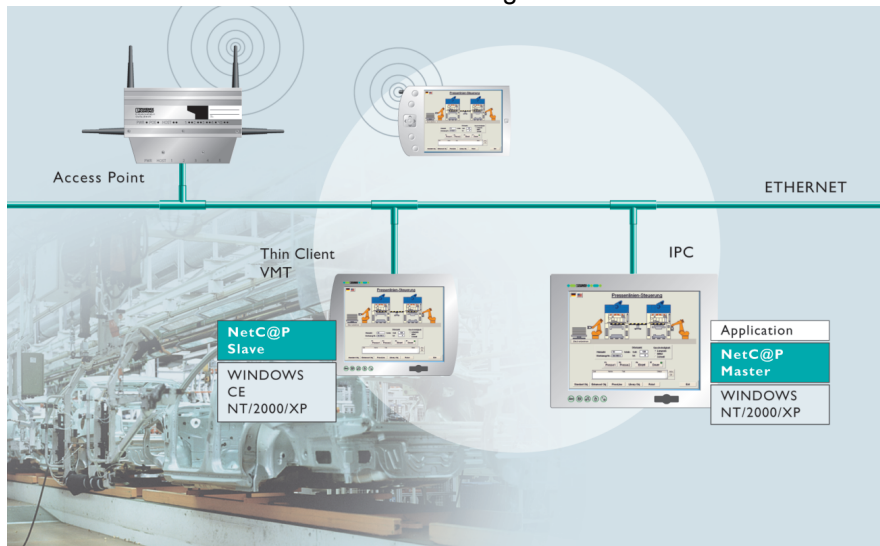

NETCAP MASTER 4 SLAVES - License

2739612

<https://www.phoenixcontact.com/us/products/2739612>

Drawings

Schematic diagram

NETCAP MASTER 4 SLAVES - License

2739612

<https://www.phoenixcontact.com/us/products/2739612>