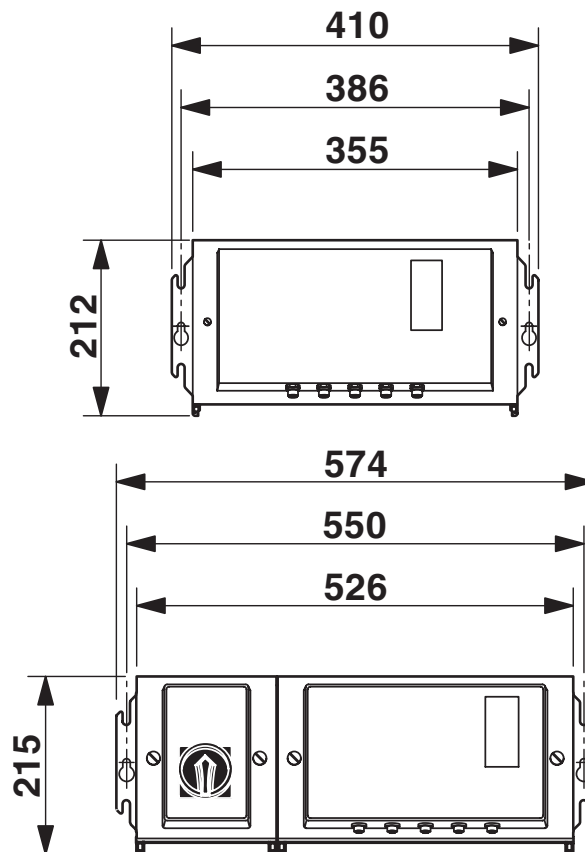

IBS IP 400 MBH/MS - Housing

2734125

<https://www.phoenixcontact.com/us/products/2734125>

Drawings

Dimensional drawing