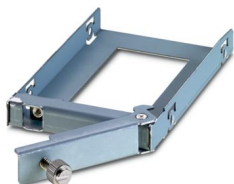

BL 3000/7000 SATA TRAY - Removable hard drive tray

2400026

<https://www.phoenixcontact.com/us/products/2400026>

Please be informed that the data shown in this PDF document is generated from our online catalog. Please find the complete data in the user documentation. Our general terms of use for downloads are valid.

2.5" SATA tray kit for Baseline 3000 and 7000 industrial PC

Product description

Removable hard drive tray for IPC

Commercial data

Item number	2400026
Packing unit	1 pc
Minimum order quantity	1 pc
Sales key	NULL
Product key	DRBABZ
GTIN	4046356954389
Weight per piece (including packing)	647.185 g
Weight per piece (excluding packing)	647.185 g
Customs tariff number	84733080
Country of origin	TW

BL 3000/7000 SATA TRAY - Removable hard drive tray

2400026

<https://www.phoenixcontact.com/us/products/2400026>

Technical data

Notes

Note on application

Note on application

Only for industrial use