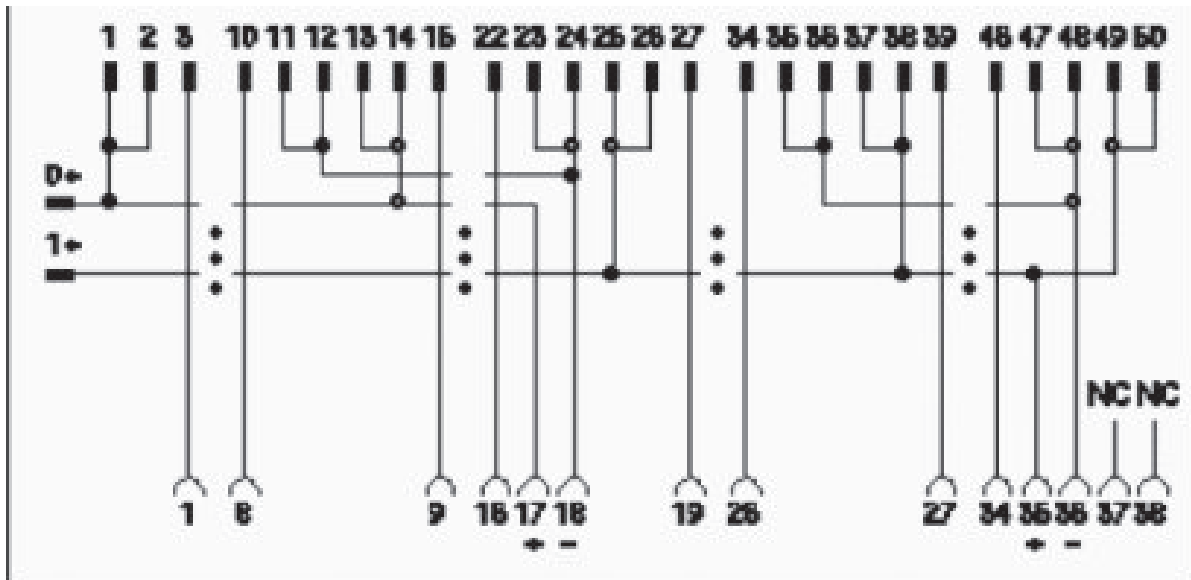

FLKM 50-PA-MELSEC A/O - Front adapter

2290287

<https://www.phoenixcontact.com/us/products/2290287>

Drawings

Circuit diagram

Connection scheme FLKM 50-PA-MELSEC A/O

FLKM 50-PA-MELSEC A/O - Front adapter

2290287