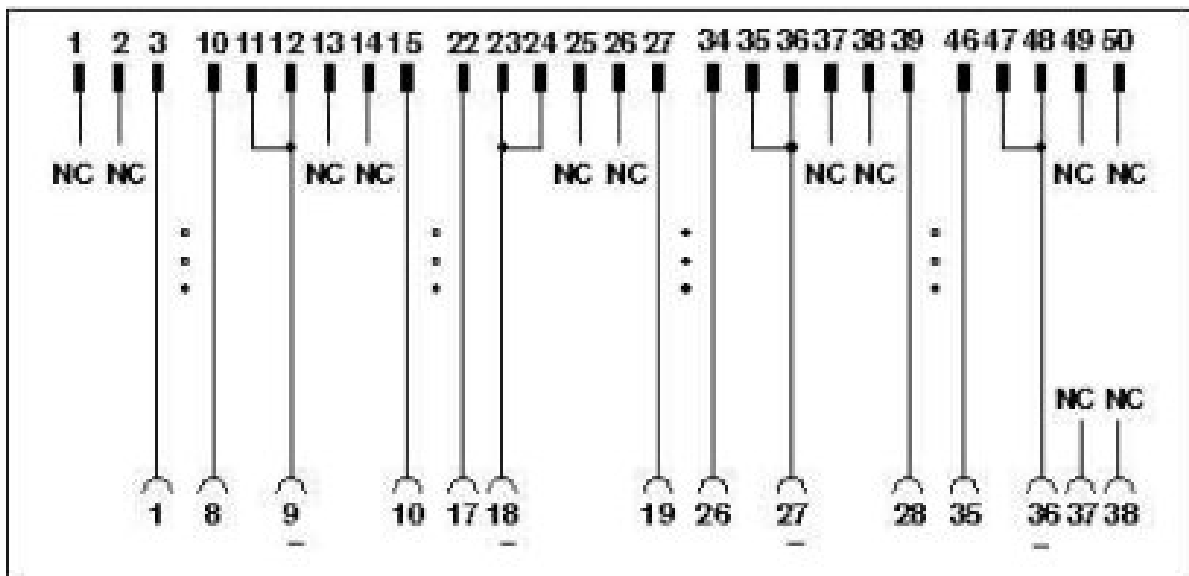

FLKM 50-PA-MELSEC A/I - Front adapter

2290274

<https://www.phoenixcontact.com/us/products/2290274>

Drawings

Circuit diagram

Connection scheme FLKM 50-PA-MELSEC A/I

FLKM 50-PA-MELSEC A/I - Front adapter

2290274