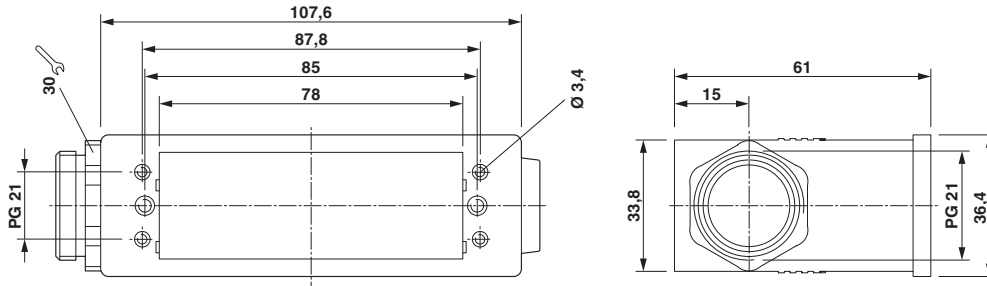

Dimensions

Dimensional drawing	
Width	36.4 mm
Height	61 mm
Length	107.6 mm
Thread type on seal side	Pg21

Material specifications

Color	nickel
Seal material	EPDM, conductive
Housing material	Die-cast zinc
Housing surface material	nickel-plated

Mechanical properties

Mechanical data

Type of the screw connection	1x Pg21
Locking type	Nut

Environmental and real-life conditions

Ambient conditions

Degree of protection	IP65/IP66/IP67
Ambient temperature (operation)	-40 °C ... 125 °C

VC-MEMV-K4 - Housing

1884513

<https://www.phoenixcontact.com/us/products/1884513>

Drawings

Dimensional drawing

VC-MEMV-K4 - Housing

1884513

<https://www.phoenixcontact.com/us/products/1884513>