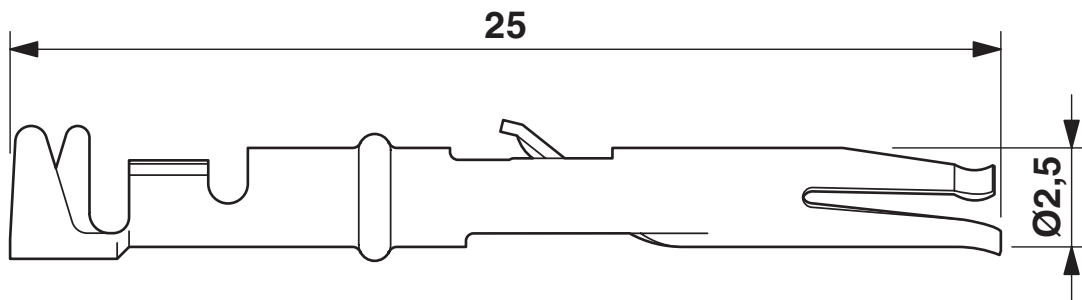

Connection data

Connection technology

Contact connection type	Socket
-------------------------	--------

Mechanical properties

Mechanical data

Insertion/withdrawal cycles	≥ 500
-----------------------------	-------

<https://www.phoenixcontact.com/us/products/1884131>

Drawings

Dimensional drawing

VC-D SOC 1,5-2,5 ATE - Crimp contact

1884131

<https://www.phoenixcontact.com/us/products/1884131>

Classifications

ECLASS