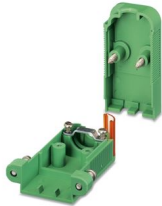

KGG-PC 4/ 4-F - Cable housing

1837337

<https://www.phoenixcontact.com/us/products/1837337>

Please be informed that the data shown in this PDF document is generated from our online catalog. Please find the complete data in the user documentation. Our general terms of use for downloads are valid.

Cable housing, product range: KGG-PC 4/..-F

Commercial data

Item number	1837337
Packing unit	10 pc
Minimum order quantity	10 pc
Sales key	AA08
Product key	AAHZDG
GTIN	4017918111342
Weight per piece (including packing)	19.39 g
Weight per piece (excluding packing)	14.5 g
Customs tariff number	39269097
Country of origin	PL

KGG-PC 4/ 4-F - Cable housing

1837337

<https://www.phoenixcontact.com/us/products/1837337>

Technical data

Product properties

Product type	Cable housing
Product family	KGG-PC 4/..-F
Number of positions	4
Pitch	0 mm