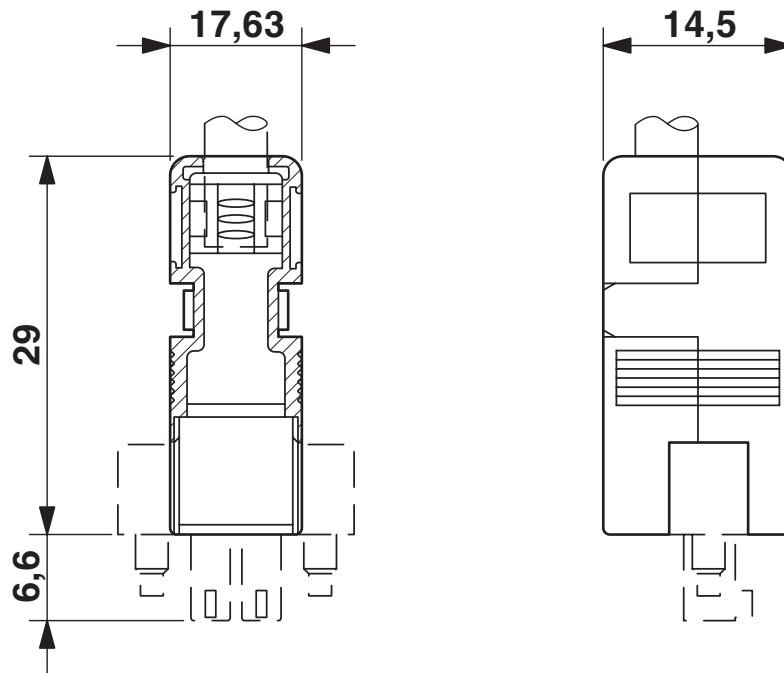

Cable housing, product range: KGG-MC 1,5, width: 14.5 mm

Commercial data

Item number	1834369
Packing unit	10 pc
Minimum order quantity	10 pc
Sales key	AA08
Product key	AAHZDB
GTIN	4017918051884
Weight per piece (including packing)	4.65 g
Weight per piece (excluding packing)	4.4 g
Customs tariff number	39269097
Country of origin	PL

Material specifications

Insulating material	ABS
Insulating material group	I
CTI according to IEC 60112	600
Flammability rating according to UL 94	HB

Dimensions

Dimensional drawing	
Width	14.5 mm
Height	35.6 mm
Pitch	3.81 mm

KGG-MC 1,5/ 4 - Cable housing

1834369

<https://www.phoenixcontact.com/us/products/1834369>

Drawings

Dimensional drawing

KGG-MC 1,5/ 4 - Cable housing

1834369

<https://www.phoenixcontact.com/us/products/1834369>