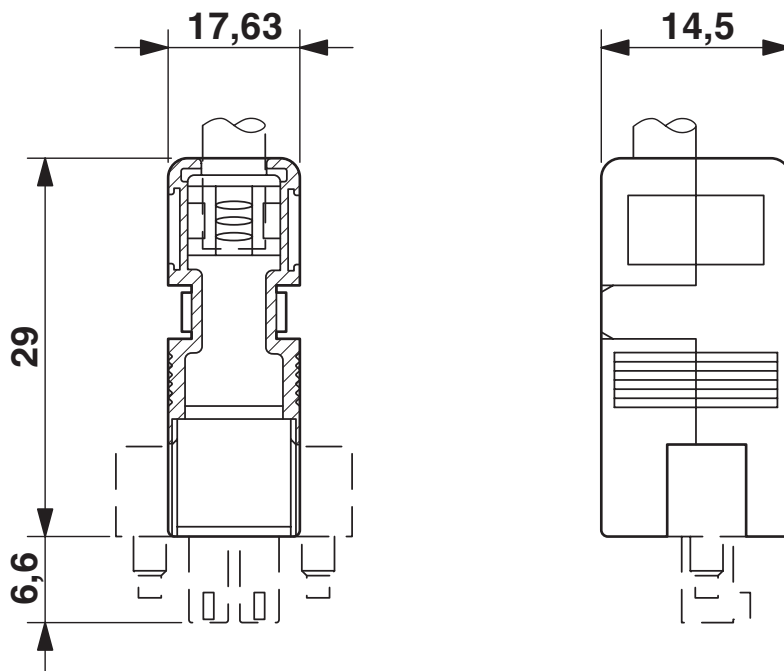

Cable housing, product range: KGG-MC 1,5, width: 14.5 mm

Commercial data

Item number	1834369
Packing unit	10 pc
Minimum order quantity	10 pc
Sales key	AA08
Product key	AAHZDB
GTIN	4017918051884
Weight per piece (including packing)	4.65 g
Weight per piece (excluding packing)	4.4 g
Customs tariff number	39269097
Country of origin	PL

Material specifications

Insulating material	ABS
Insulating material group	I
CTI according to IEC 60112	600
Flammability rating according to UL 94	HB

Dimensions

Dimensional drawing	
Width	14.5 mm
Height	35.6 mm
Pitch	3.81 mm

KGG-MC 1,5/ 4 - Cable housing

1834369

<https://www.phoenixcontact.com/us/products/1834369>

Drawings

Dimensional drawing

KGG-MC 1,5/ 4 - Cable housing

1834369

<https://www.phoenixcontact.com/us/products/1834369>