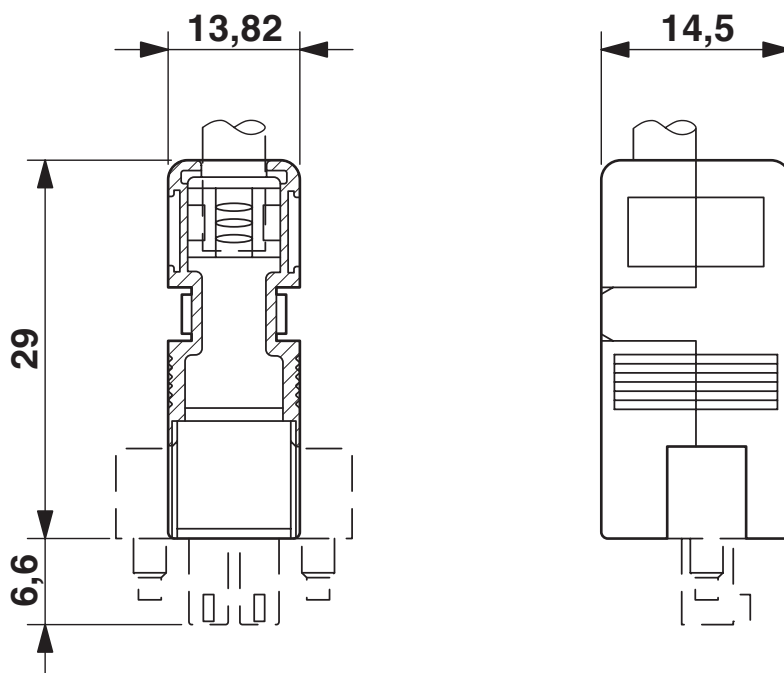

Cable housing, product range: KGG-MC 1,5, width: 14.5 mm

Commercial data

Item number	1834356
Packing unit	10 pc
Minimum order quantity	10 pc
Sales key	AA08
Product key	AAHZDB
GTIN	4017918051877
Weight per piece (including packing)	3.95 g
Weight per piece (excluding packing)	3.125 g
Customs tariff number	39269097
Country of origin	PL

Material specifications

Insulating material	ABS
Insulating material group	I
CTI according to IEC 60112	600
Flammability rating according to UL 94	HB

Dimensions

Dimensional drawing	
Width	14.5 mm
Height	35.6 mm
Pitch	3.81 mm

KGG-MC 1,5/ 3 - Cable housing

1834356

<https://www.phoenixcontact.com/us/products/1834356>

Drawings

Dimensional drawing

KGG-MC 1,5/ 3 - Cable housing

1834356

<https://www.phoenixcontact.com/us/products/1834356>