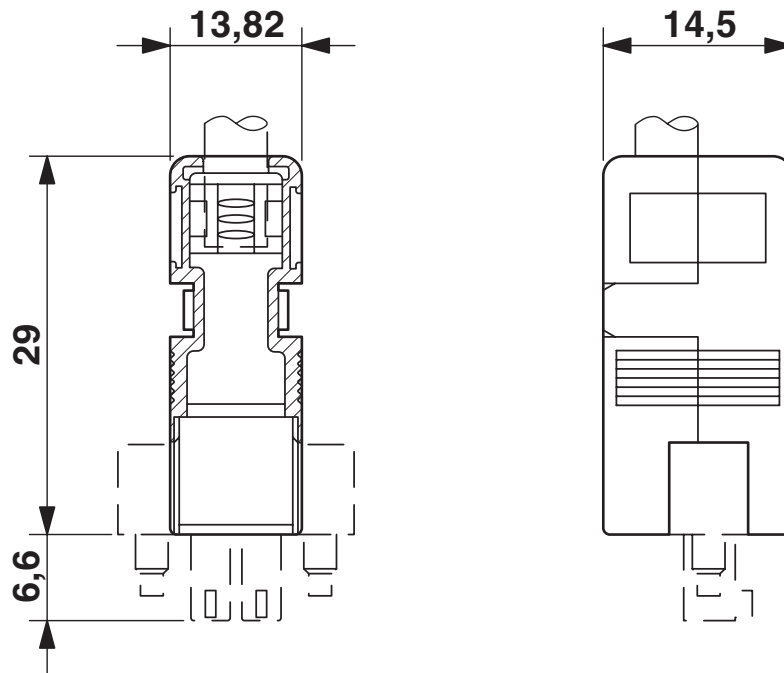

Cable housing, product range: KGG-MC 1,5, width: 14.5 mm

Commercial data

Item number	1834356
Packing unit	10 pc
Minimum order quantity	10 pc
Sales key	AA08
Product key	AAHZDB
GTIN	4017918051877
Weight per piece (including packing)	3.95 g
Weight per piece (excluding packing)	3.125 g
Customs tariff number	39269097
Country of origin	PL

Material specifications

Insulating material	ABS
Insulating material group	I
CTI according to IEC 60112	600
Flammability rating according to UL 94	HB

Dimensions

Dimensional drawing	
Width	14.5 mm
Height	35.6 mm
Pitch	3.81 mm

KGG-MC 1,5/ 3 - Cable housing

1834356

<https://www.phoenixcontact.com/us/products/1834356>

Drawings

Dimensional drawing

KGG-MC 1,5/ 3 - Cable housing

1834356

<https://www.phoenixcontact.com/us/products/1834356>