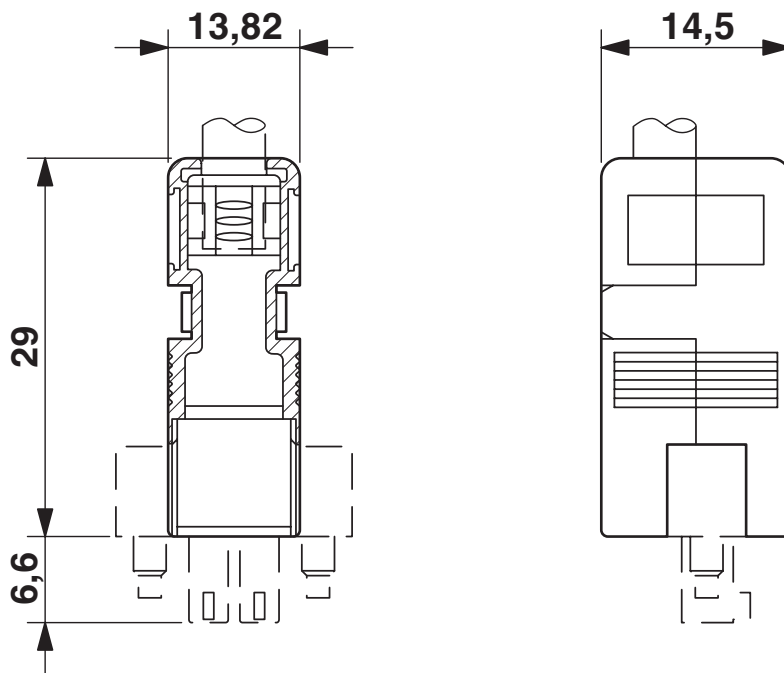

Cable housing, product range: KGG-MC 1,5, width: 14.5 mm

Commercial data

Item number	1834356
Packing unit	10 pc
Minimum order quantity	10 pc
Sales key	AA08
Product key	AAHZDB
GTIN	4017918051877
Weight per piece (including packing)	3.95 g
Weight per piece (excluding packing)	3.125 g
Customs tariff number	39269097
Country of origin	PL

Material specifications

Insulating material	ABS
Insulating material group	I
CTI according to IEC 60112	600
Flammability rating according to UL 94	HB

Dimensions

Dimensional drawing	
Width	14.5 mm
Height	35.6 mm
Pitch	3.81 mm

KGG-MC 1,5/ 3 - Cable housing

1834356

<https://www.phoenixcontact.com/us/products/1834356>

Drawings

Dimensional drawing

KGG-MC 1,5/ 3 - Cable housing

1834356

<https://www.phoenixcontact.com/us/products/1834356>