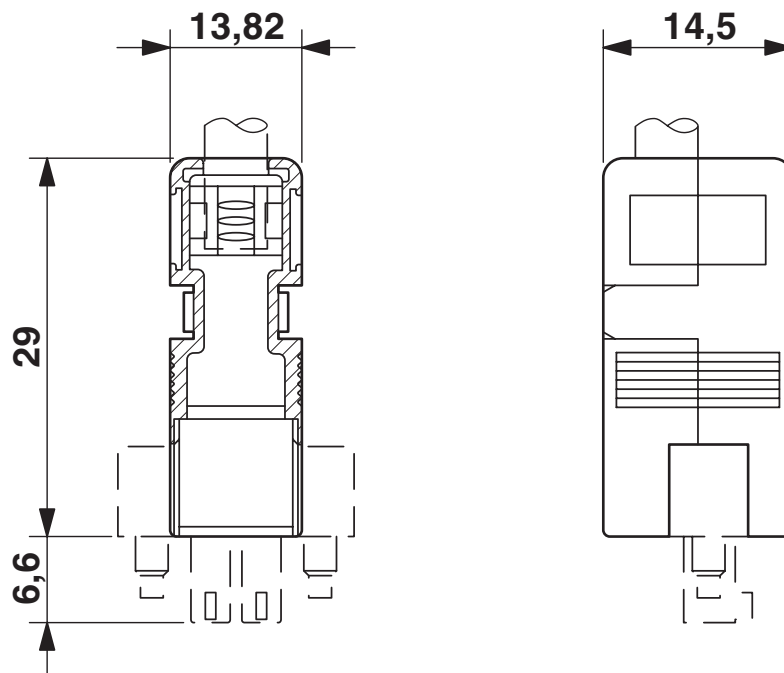

Cable housing, product range: KGG-MC 1,5, width: 14.5 mm

Commercial data

Item number	1834356
Packing unit	10 pc
Minimum order quantity	10 pc
Sales key	AA08
Product key	AAHZDB
GTIN	4017918051877
Weight per piece (including packing)	3.95 g
Weight per piece (excluding packing)	3.125 g
Customs tariff number	39269097
Country of origin	PL

Material specifications

Insulating material	ABS
Insulating material group	I
CTI according to IEC 60112	600
Flammability rating according to UL 94	HB

Dimensions

Dimensional drawing	
Width	14.5 mm
Height	35.6 mm
Pitch	3.81 mm

KGG-MC 1,5/ 3 - Cable housing

1834356

<https://www.phoenixcontact.com/us/products/1834356>

Drawings

Dimensional drawing

KGG-MC 1,5/ 3 - Cable housing

1834356

<https://www.phoenixcontact.com/us/products/1834356>