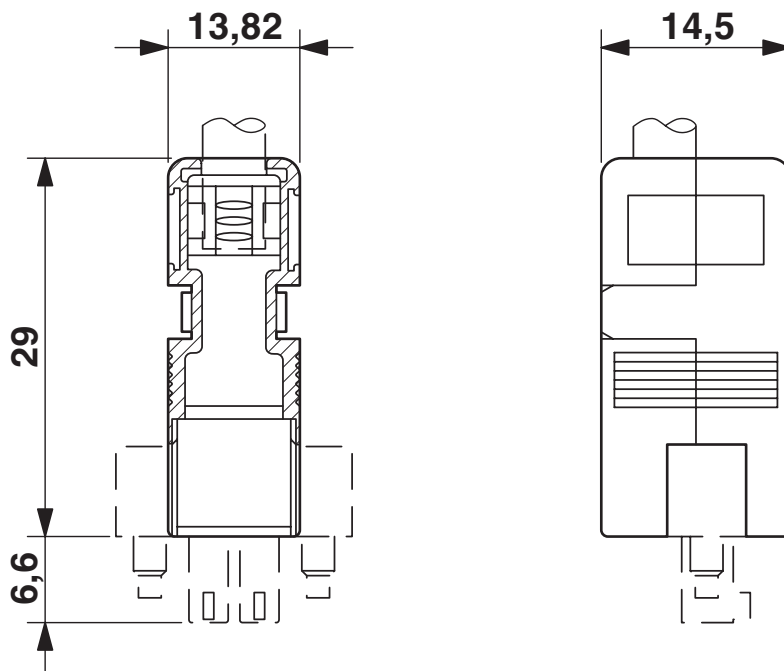

Cable housing, product range: KGG-MC 1,5, width: 14.5 mm

Commercial data

Item number	1834356
Packing unit	10 pc
Minimum order quantity	10 pc
Sales key	AA08
Product key	AAHZDB
GTIN	4017918051877
Weight per piece (including packing)	3.95 g
Weight per piece (excluding packing)	3.125 g
Customs tariff number	39269097
Country of origin	PL

Material specifications

Insulating material	ABS
Insulating material group	I
CTI according to IEC 60112	600
Flammability rating according to UL 94	HB

Dimensions

Dimensional drawing	
Width	14.5 mm
Height	35.6 mm
Pitch	3.81 mm

KGG-MC 1,5/ 3 - Cable housing

1834356

<https://www.phoenixcontact.com/us/products/1834356>

Drawings

Dimensional drawing

KGG-MC 1,5/ 3 - Cable housing

1834356

<https://www.phoenixcontact.com/us/products/1834356>