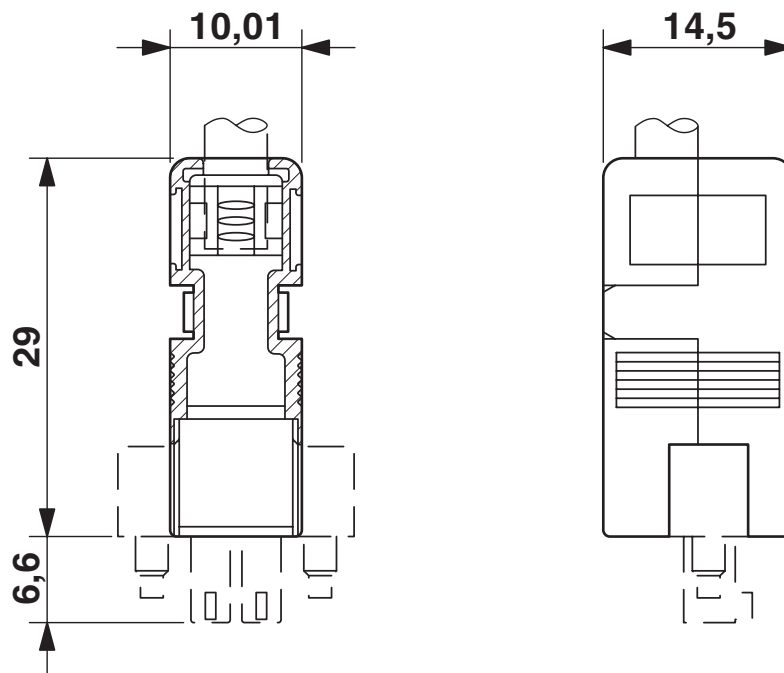

Cable housing, product range: KGG-MC 1,5, width: 14.5 mm

Commercial data

Item number	1834343
Packing unit	10 pc
Minimum order quantity	10 pc
Sales key	AA08
Product key	AAHZDB
GTIN	4017918051860
Weight per piece (including packing)	3.58 g
Weight per piece (excluding packing)	3.01 g
Customs tariff number	39269097
Country of origin	PL

Material specifications

Insulating material	ABS
Insulating material group	I
CTI according to IEC 60112	600
Flammability rating according to UL 94	HB

Dimensions

Dimensional drawing	
Width	14.5 mm
Height	35.6 mm
Pitch	3.81 mm

KGG-MC 1,5/ 2 - Cable housing

1834343

<https://www.phoenixcontact.com/us/products/1834343>

Drawings

Dimensional drawing

KGG-MC 1,5/ 2 - Cable housing

1834343

<https://www.phoenixcontact.com/us/products/1834343>