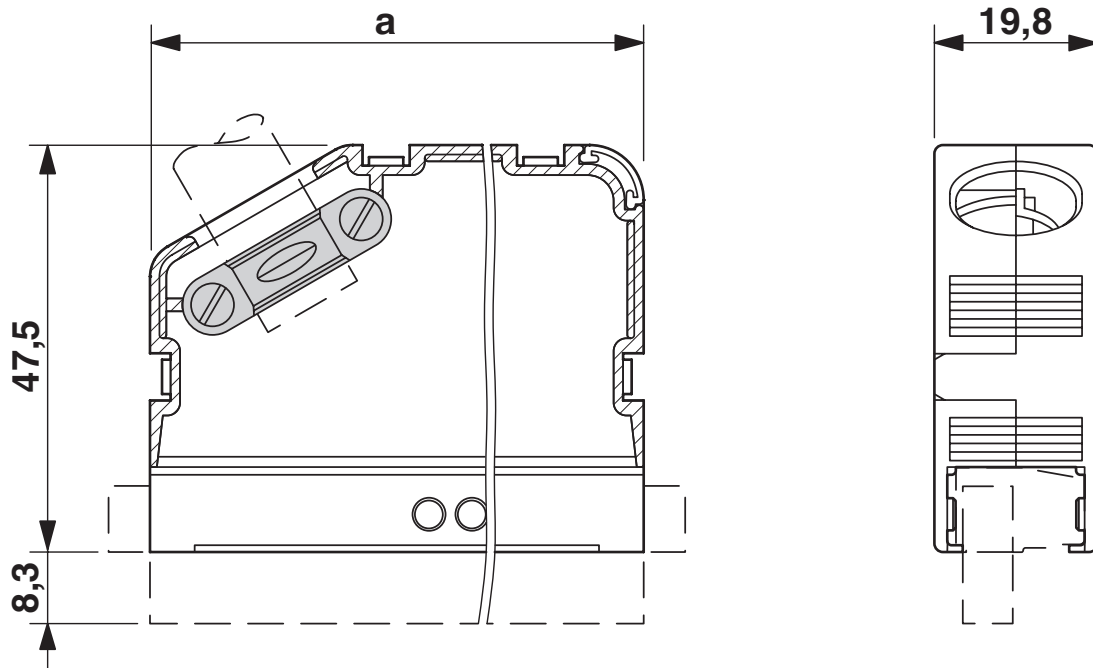

Dimensions

Dimensional drawing	
Pitch	-

KGS-MSTB 2,5/14 - Cable housing

1783834

<https://www.phoenixcontact.com/us/products/1783834>

Drawings

Dimensional drawing

KGS-MSTB 2,5/14 - Cable housing