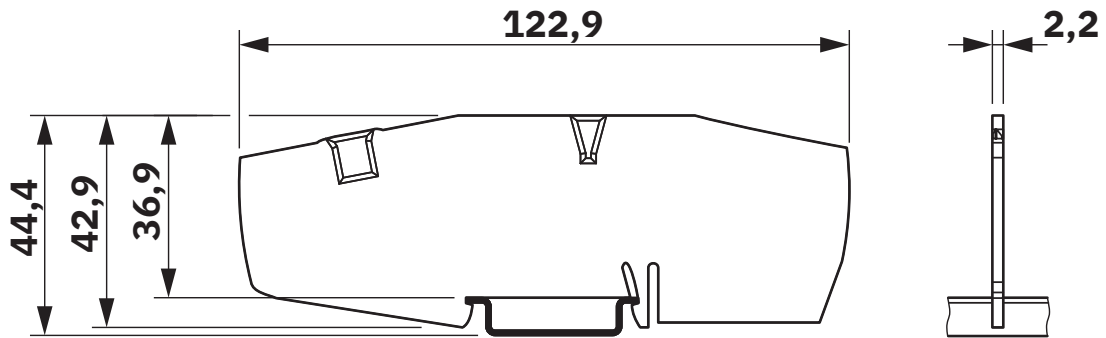

ATP-PTCB BE - Partition plate

1683464

<https://www.phoenixcontact.com/us/products/1683464>

Technical data

Product properties

Product type	Partition plate
Product family	CB BE

Dimensions

Dimensional drawing	
Width	2.2 mm
Height	122.9 mm
Depth	44.4 mm (incl. DIN rail 7.5 mm)

Mounting

Mounting type	DIN rail: TH 35 - 7.5 mm
---------------	--------------------------

ATP-PTCB BE - Partition plate

1683464

<https://www.phoenixcontact.com/us/products/1683464>

Drawings

Dimensional drawing