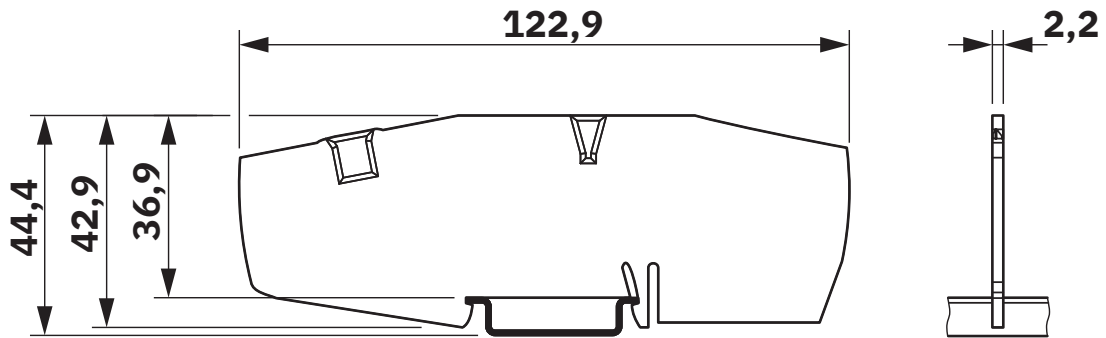

ATP-PTCB BE - Partition plate

1683464

<https://www.phoenixcontact.com/us/products/1683464>

Technical data

Product properties

Product type	Partition plate
--------------	-----------------

Dimensions

Dimensional drawing	
Width	2.2 mm
Height	122.9 mm
Depth	44.4 mm (incl. DIN rail 7.5 mm)

Mounting

Mounting type	DIN rail: TH 35 - 7.5 mm
---------------	--------------------------

ATP-PTCB BE - Partition plate

1683464

<https://www.phoenixcontact.com/us/products/1683464>

Drawings

Dimensional drawing