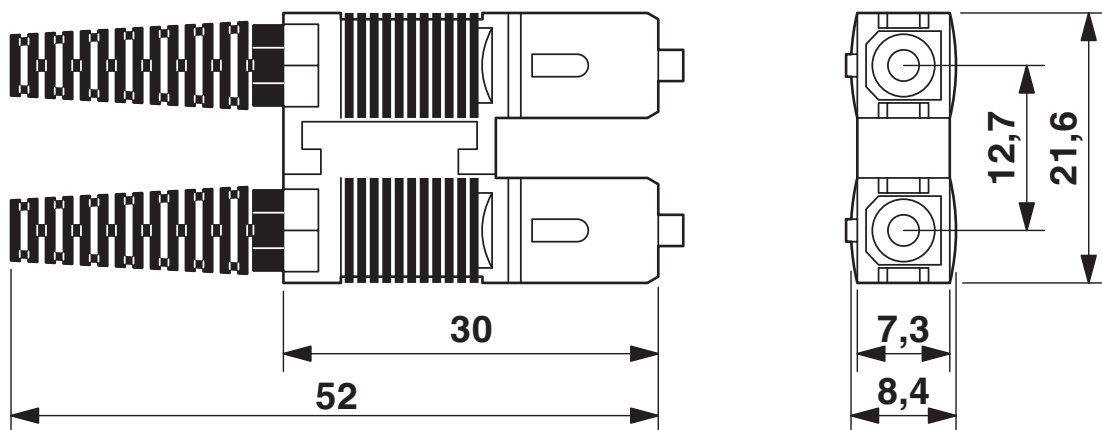

Assembled fiber optic cable, break-out cable, fiberglass multi-mode 50/125 μm , SC-RJ/IP20 on SC-duplex/IP20, for installation inside control cabinets, length: 1 m

Commercial data

Item number	1654400
Packing unit	1 pc
Note	Made to order (non-returnable)
Sales key	NULL
Product key	ABNIBC
GTIN	4017918970680
Weight per piece (including packing)	34 g
Weight per piece (excluding packing)	34 g
Customs tariff number	85447000
Country of origin	CH

Connector

Connection 1

Type	Plug straight SC-RJ
Degree of protection	IP20

Connection 2

Type	Plug straight SC duplex
Degree of protection	IP20

Cable/line

Cable length	1.00 m
Cable type	Break-out cable
Signal type/category	Ethernet
Outer sheath, material	LSZH
External sheath, color	orange
Smallest bending radius, fixed installation	60 mm
Smallest bending radius, movable installation	60 mm

Drawings

Dimensional drawing

SC-RJ connector IP20

Dimensional drawing

SC duplex connector IP20

VS-PC-2XGOF-50-SCRJ/SCDU-1 - Fiber optic cable

1654400

<https://www.phoenixcontact.com/us/products/1654400>