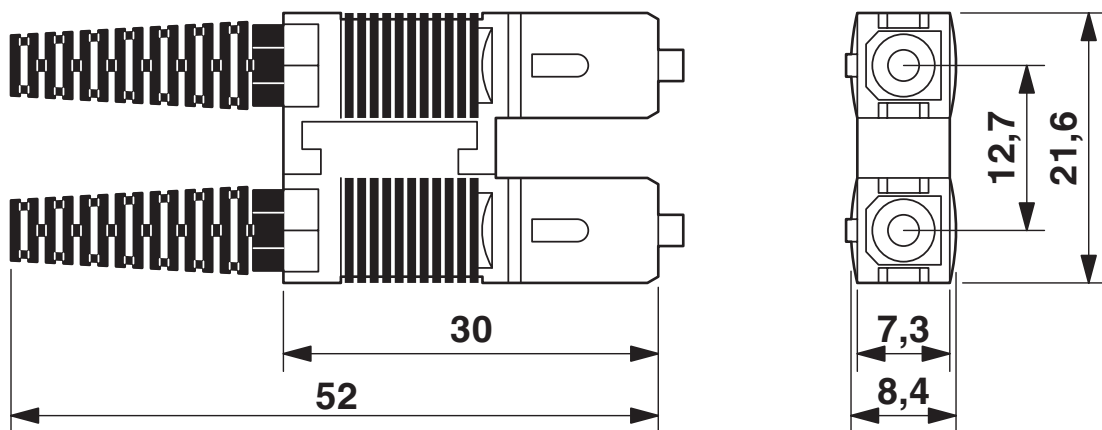

Assembled fiber optic cable, break-out cable, fiberglass multi-mode 50/125 μm , SC-RJ/IP20 on SC-duplex/IP20, for installation inside control cabinets, length: 1 m

Commercial data

Item number	1654400
Packing unit	1 pc
Note	Made to order (non-returnable)
Sales key	NULL
Product key	ABNIBC
GTIN	4017918970680
Weight per piece (including packing)	34 g
Weight per piece (excluding packing)	34 g
Customs tariff number	85447000
Country of origin	CH

Connection 2

Type	Plug straight SC duplex
Degree of protection	IP20

Cable/line

Cable length	1.00 m
Cable type	Break-out cable
Outer sheath, material	LSZH
External sheath, color	orange
Smallest bending radius, fixed installation	60 mm
Smallest bending radius, movable installation	60 mm

FO cable

Number of fibers	2
Fiber type	GOF
Transmission medium	FO

VS-PC-2XGOF-50-SCRJ/SCDU-1 - Fiber optic cable

1654400

<https://www.phoenixcontact.com/us/products/1654400>

Drawings

Dimensional drawing

SC-RJ connector IP20

Dimensional drawing

SC duplex connector IP20

VS-PC-2XGOF-50-SCRJ/SCDU-1 - Fiber optic cable

1654400

<https://www.phoenixcontact.com/us/products/1654400>

Environmental product compliance

EU REACH SVHC

REACH candidate substance (CAS No.)	
-------------------------------------	--