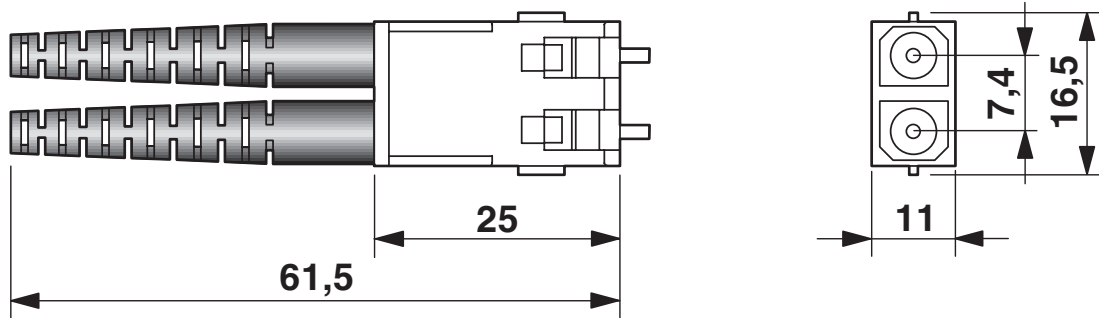

Assembled fiber optic cable, break-out cable, fiberglass multi-mode 50/125 μm , SC-RJ/IP20 on SC-duplex/IP20, for installation inside control cabinets, length: 1 m

Commercial data

Item number	1654400
Packing unit	1 pc
Note	Made to order (non-returnable)
Sales key	NULL
Product key	ABNIBC
GTIN	4017918970680
Weight per piece (including packing)	34 g
Weight per piece (excluding packing)	34 g
Customs tariff number	85447000
Country of origin	CH

Connector

Connection 1

Type	Plug straight SC-RJ
Degree of protection	IP20

Connection 2

Type	Plug straight SC duplex
Degree of protection	IP20

Cable/line

Cable length	1.00 m
Cable type	Break-out cable
Signal type/category	Ethernet
Outer sheath, material	LSZH
External sheath, color	orange
Smallest bending radius, fixed installation	60 mm
Smallest bending radius, movable installation	60 mm

Drawings

Dimensional drawing

SC-RJ connector IP20

Dimensional drawing

SC duplex connector IP20

VS-PC-2XGOF-50-SCRJ/SCDU-1 - Fiber optic cable

1654400

<https://www.phoenixcontact.com/us/products/1654400>