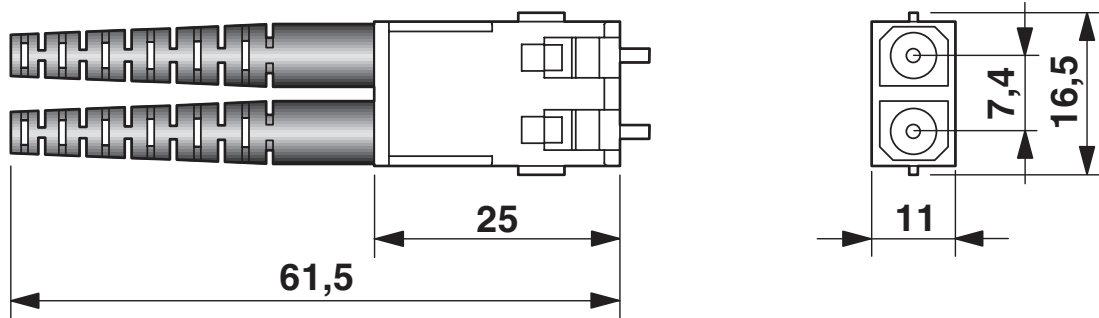

Assembled fiber optic cable, break-out cable, fiberglass multi-mode 50/125 μm , SC-RJ/IP20 on SC-duplex/IP20, for installation inside control cabinets, length: 1 m

Commercial data

Item number	1654400
Packing unit	1 pc
Note	Made to order (non-returnable)
Sales key	NULL
Product key	ABNIBC
GTIN	4017918970680
Weight per piece (including packing)	34 g
Weight per piece (excluding packing)	34 g
Customs tariff number	85447000
Country of origin	CH

Connection 2

Type	Plug straight SC duplex
Degree of protection	IP20

Cable/line

Cable length	1.00 m
Cable type	Break-out cable
Outer sheath, material	LSZH
External sheath, color	orange
Smallest bending radius, fixed installation	60 mm
Smallest bending radius, movable installation	60 mm

FO cable

Number of fibers	2
Fiber type	GOF
Transmission medium	FO

VS-PC-2XGOF-50-SCRJ/SCDU-1 - Fiber optic cable

1654400

<https://www.phoenixcontact.com/us/products/1654400>

Drawings

Dimensional drawing

SC-RJ connector IP20

Dimensional drawing

SC duplex connector IP20

VS-PC-2XGOF-50-SCRJ/SCDU-1 - Fiber optic cable

1654400

<https://www.phoenixcontact.com/us/products/1654400>

Environmental product compliance

EU REACH SVHC

REACH candidate substance (CAS No.)	
-------------------------------------	--