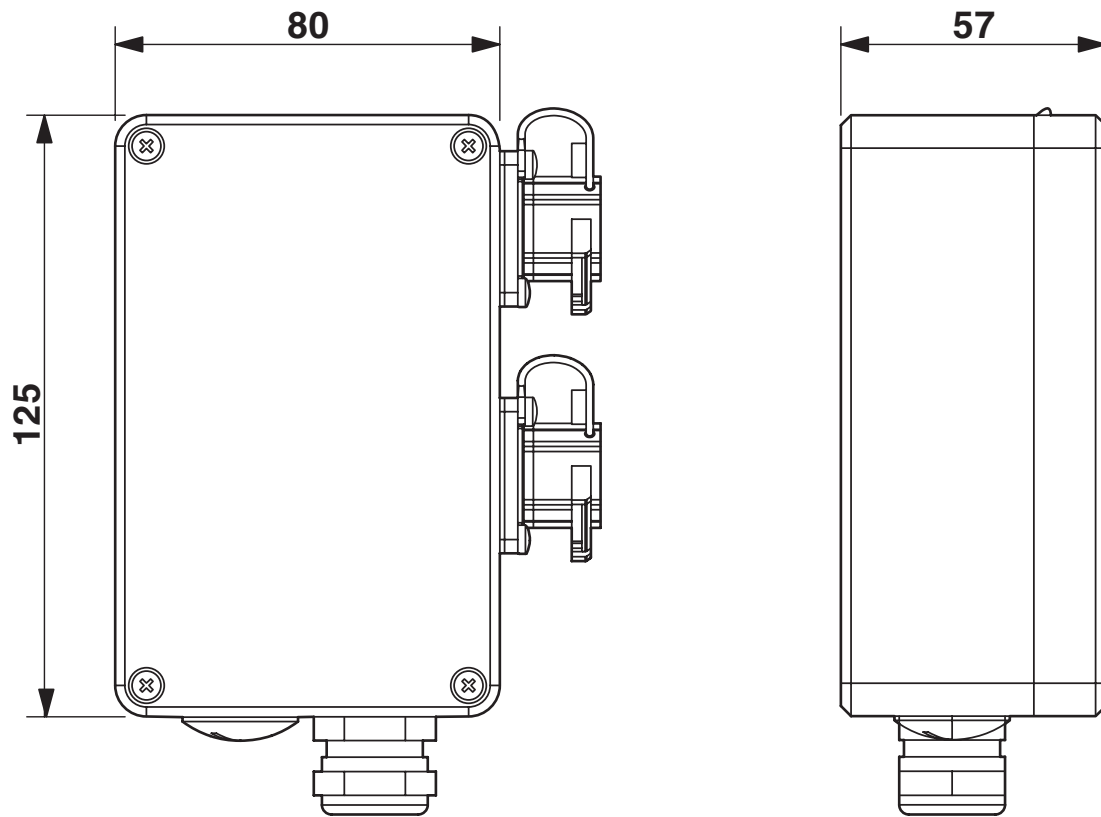

Connection data

Connection method	LSA
-------------------	-----

Material specifications

Color	pure white RAL 9010
Housing material	Aluminum alloy

Characteristics

Conductor sealing range	Rectangular cable 5 x 8 mm
-------------------------	----------------------------

Drawings

Dimensional drawing

Terminal outlet

VS-08-TB-2LL-RJ45/IP65-9010 - Terminal box

1652088

<https://www.phoenixcontact.com/us/products/1652088>

Environmental product compliance

EU REACH SVHC