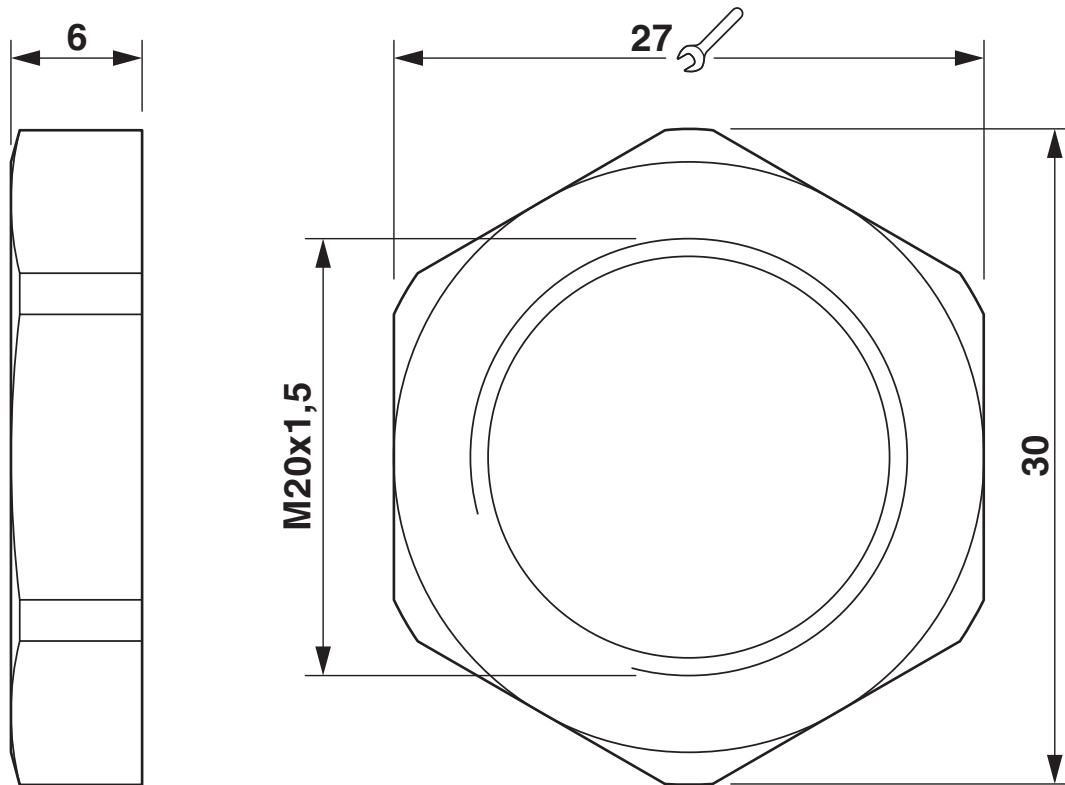

Nut (plastic) to lock the contact carrier from the inside of the device

Commercial data

Item number	1640702
Packing unit	25 pc
Minimum order quantity	25 pc
Sales key	BF50
Product key	AF6ZWX
GTIN	4017918176815
Weight per piece (including packing)	2.285 g
Weight per piece (excluding packing)	2.2 g
Customs tariff number	39269097
Country of origin	DE

Q-MU M20 - Nut

1640702

<https://www.phoenixcontact.com/us/products/1640702>

Technical data

Product properties

Product type	Mounting material
--------------	-------------------

Material specifications

Color	green (RAL 6021)
Material Housing	Plastic

Mounting

Mounting type	M20
---------------	-----

Q-MU M20 - Nut

1640702

<https://www.phoenixcontact.com/us/products/1640702>

Drawings

Dimensional drawing

Q-MU M20 - Nut