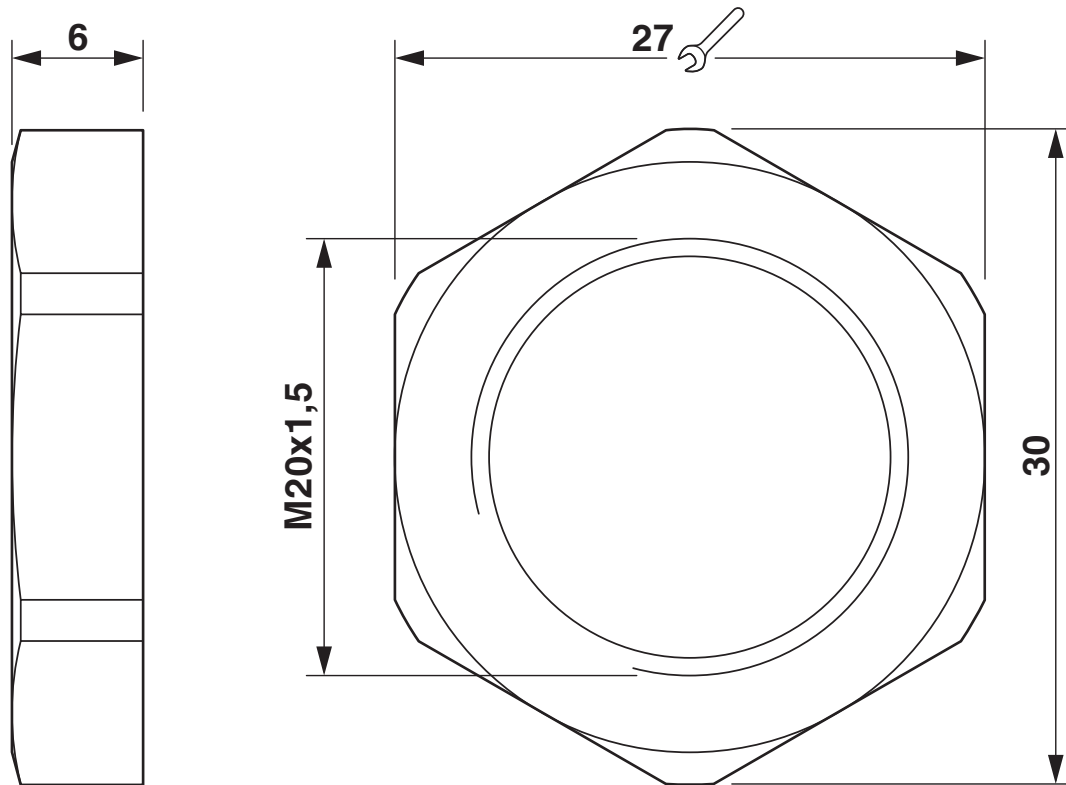

Nut (plastic) to lock the contact carrier from the inside of the device

Commercial data

Item number	1640702
Packing unit	25 pc
Minimum order quantity	25 pc
Sales key	BF50
Product key	AF6ZWX
GTIN	4017918176815
Weight per piece (including packing)	2.285 g
Weight per piece (excluding packing)	2.2 g
Customs tariff number	39269097
Country of origin	DE

Q-MU M20 - Nut

1640702

<https://www.phoenixcontact.com/us/products/1640702>

Technical data

Product properties

Product type	Mounting material
--------------	-------------------

Material specifications

Color	green (RAL 6021)
Material Housing	Plastic

Mounting

Mounting type	M20
---------------	-----

Q-MU M20 - Nut

1640702

<https://www.phoenixcontact.com/us/products/1640702>

Drawings

Dimensional drawing

Q-MU M20 - Nut