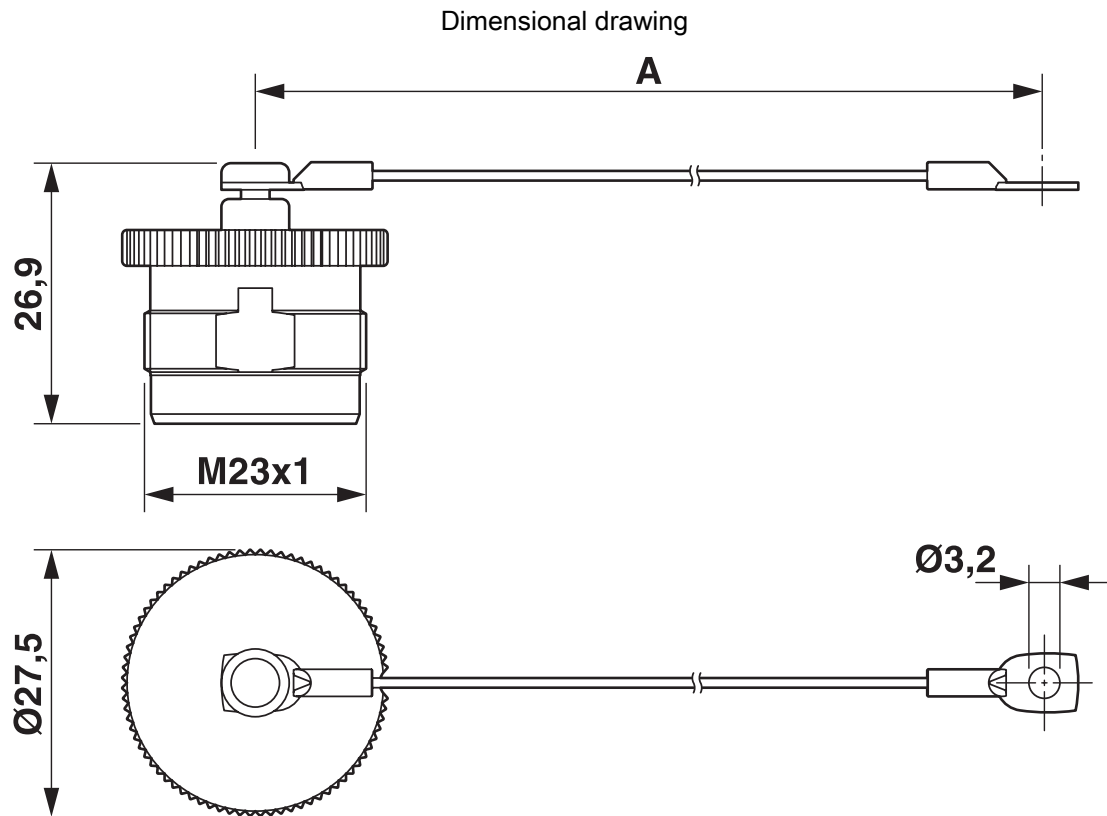

SH-Z2305 - Metal protective cap

1623803

<https://www.phoenixcontact.com/us/products/1623803>

Drawings

Dimension A = 110 mm