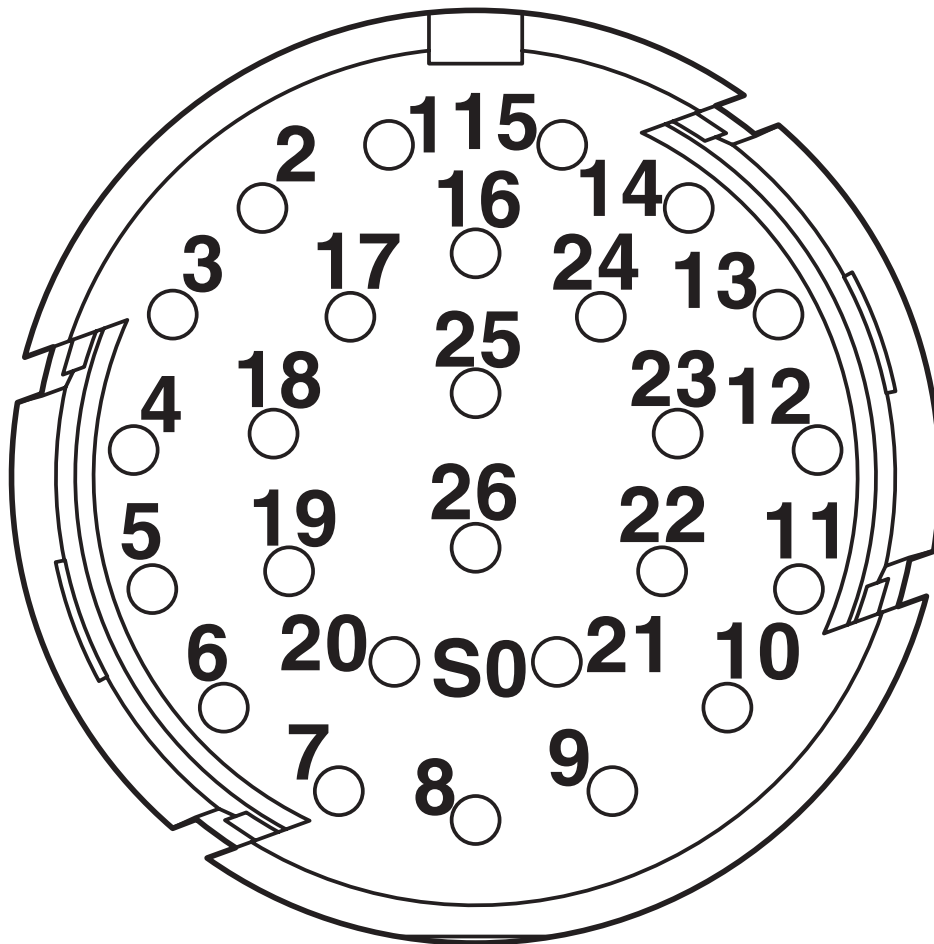

HC-26S1N8ARDDU - Cable connector

1623279

<https://www.phoenixcontact.com/us/products/1623279>

Drawings

Schematic diagram

Phoenix Contact 2026 © - all rights reserved
<https://www.phoenixcontact.com>

Phoenix Contact USA
586 Fulling Mill Road
Middletown, PA 17057, United States
(+717) 944-1300
info@phoenixcon.com