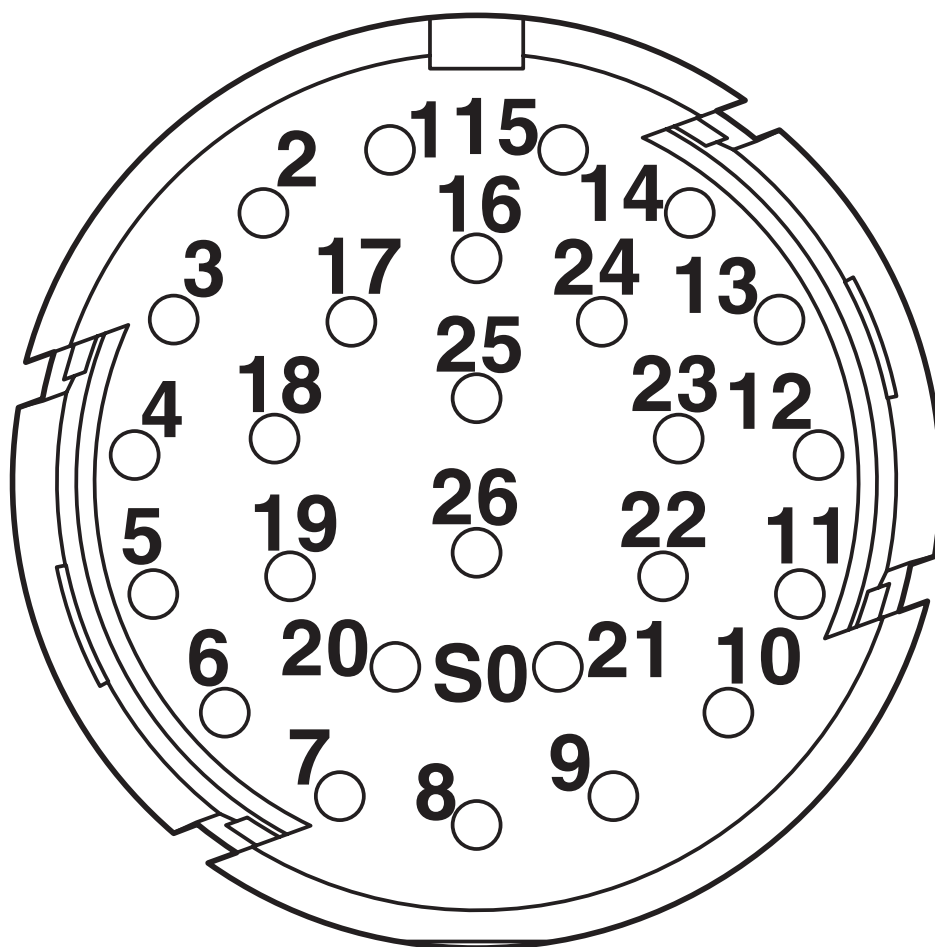

HC-26S1N8ARDDU - Cable connector

1623279

<https://www.phoenixcontact.com/us/products/1623279>

Drawings

Schematic diagram

Phoenix Contact 2026 © - all rights reserved
<https://www.phoenixcontact.com>

Phoenix Contact USA
586 Fulling Mill Road
Middletown, PA 17057, United States
(+717) 944-1300
info@phoenixcon.com