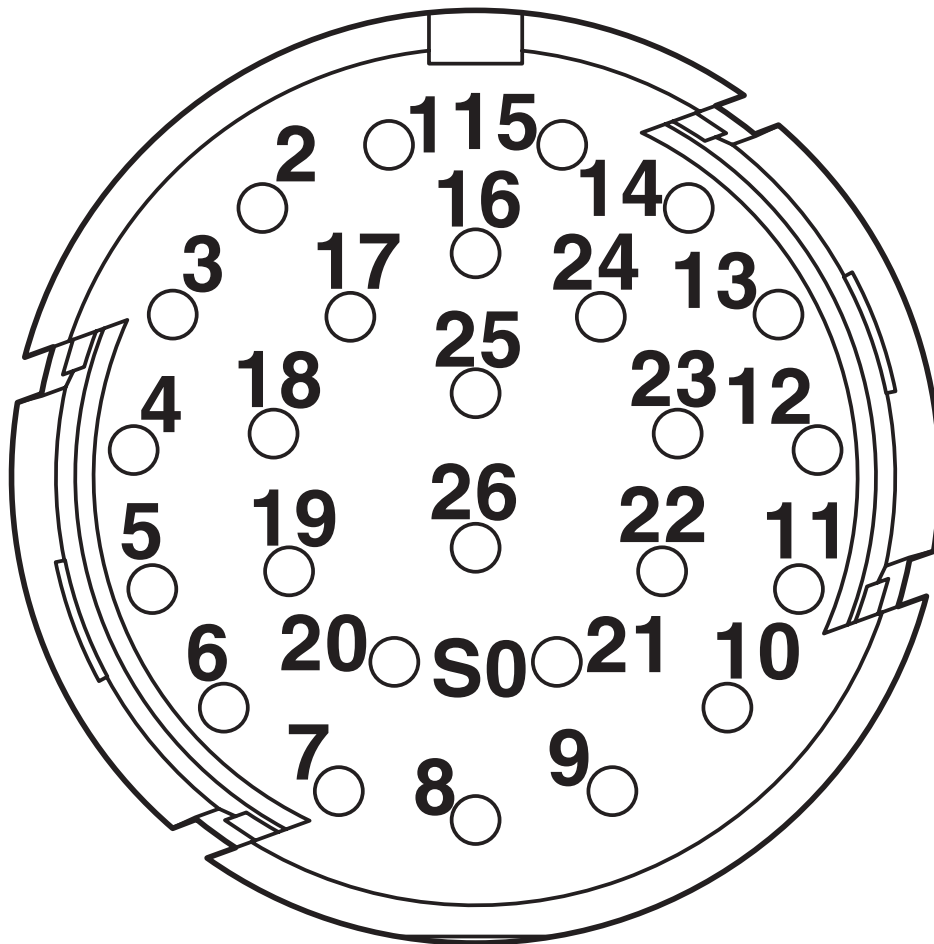

HC-26S1N8AR3DU - Cable connector

1623278

<https://www.phoenixcontact.com/us/products/1623278>

Drawings

Schematic diagram

Phoenix Contact 2026 © - all rights reserved
<https://www.phoenixcontact.com>

Phoenix Contact USA
586 Fulling Mill Road
Middletown, PA 17057, United States
(+717) 944-1300
info@phoenixcon.com