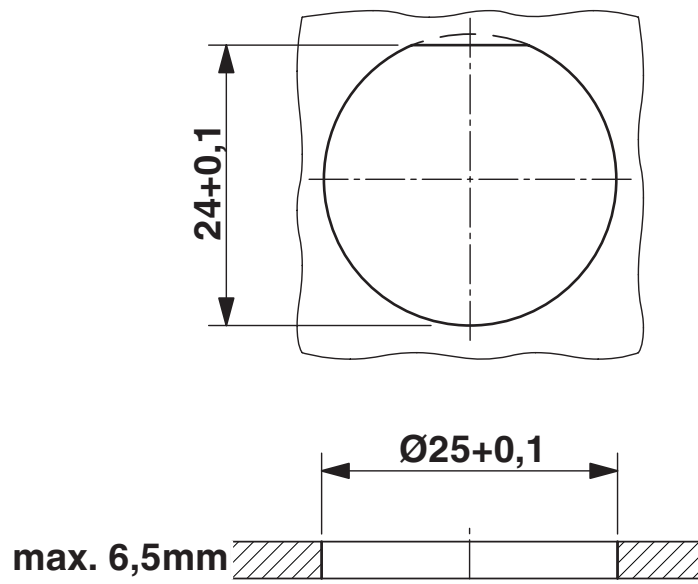

Housing for circular connector, series: RC, straight, Screw locking mechanism, M23, Axial O-ring, shielded: yes, panel thickness min.: 0.8 mm, panel thickness max.: 6.5 mm

Commercial data

Item number	1613068
Packing unit	10 pc
Minimum order quantity	1 pc
Note	Made to order (non-returnable)
Product key	ABRAFK
GTIN	4046356308021
Weight per piece (including packing)	193.1 g
Weight per piece (excluding packing)	110.62 g
Country of origin	DE

Product properties

Product type	Circular connector housing
Series	RC
Application	Signal
Shielded	yes
Thread type	M23

Dimensions

Dimensional drawing	
Panel thickness	0.8 mm ... 6.5 mm

Material specifications

Dimensional drawing

Installation dimensions

RC-0000000Q1EP - Housing for circular connector

1613068

<https://www.phoenixcontact.com/us/products/1613068>

Classifications

ECLASS

ECLASS-13.0