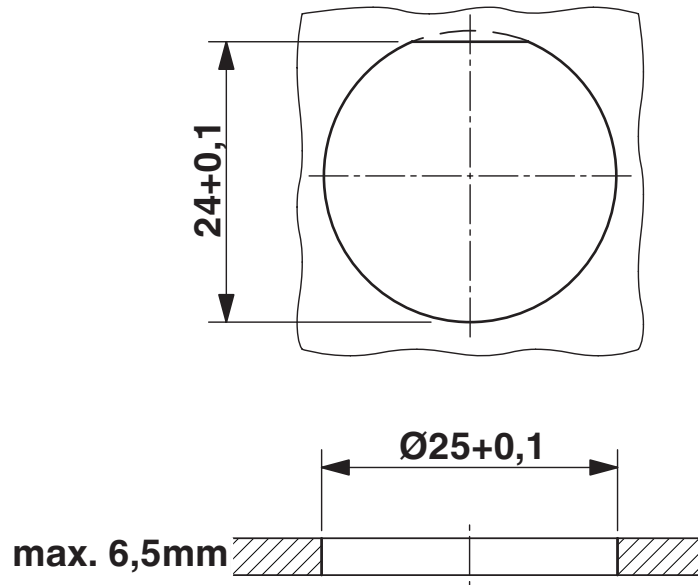

RC-0000000Q1EP - Housing for circular connector

1613068

<https://www.phoenixcontact.com/us/products/1613068>

Drawings

Dimensional drawing

Installation dimensions