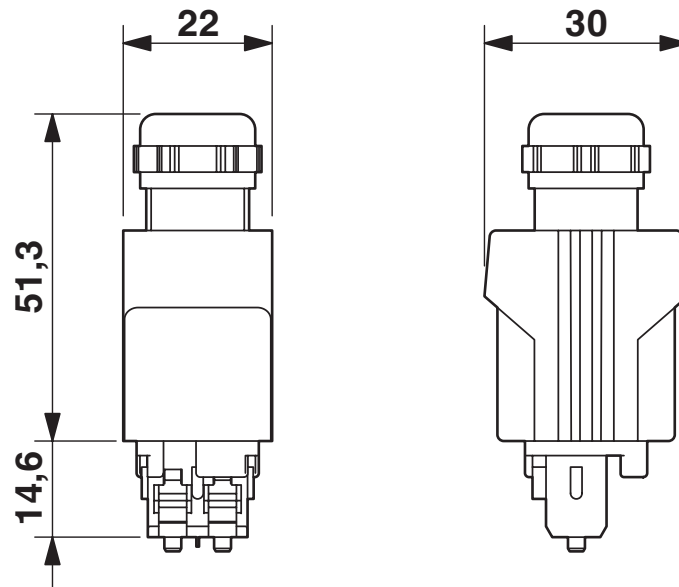

Connection 2

Type	Plug straight SC-RJ
------	---------------------

Cable/line

Cable length	1.00 m
Cable weight	67 kg/km
Conductor structure signal line	1000.00 μm
Wire diameter incl. insulation	2.2 mm
External cable diameter	7.50 mm
Outer sheath, material	PE
External sheath, color	green RAL 6018
Single wire, color	black, orange
Smallest bending radius, fixed installation	25 mm
Smallest bending radius, movable installation	25 mm
Halogen-free	yes

FO cable

Number of fibers	2
------------------	---

Environmental and real-life conditions

Ambient conditions

Degree of protection	IP20
	IP67
	IP67/IP20
Ambient temperature (operation) (Cable, fixed installation)	-30 °C ... 70 °C (cable, fixed installation)
Ambient temperature (operation) (Cable, flexible installation)	-20 °C ... 60 °C (Cable, flexible installation)
Ambient temperature (operation)	Plug / socket

VS-P1211-P1217-C1000/ 1,0 - Fiber optic cable

1608731

<https://www.phoenixcontact.com/us/products/1608731>

Drawings

Dimensional drawing

SCRJ Push-Pull connector, IP67

Dimensional drawing

SC-RJ connector IP20