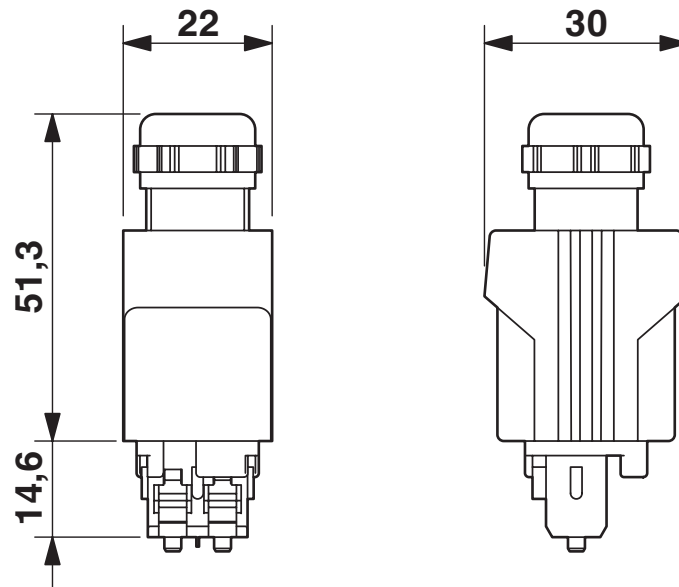

VS-P1211-P1217-C1000/ 1,0 - Fiber optic cable

1608731

<https://www.phoenixcontact.com/us/products/1608731>

Drawings

Dimensional drawing

SCRJ Push-Pull connector, IP67

Dimensional drawing