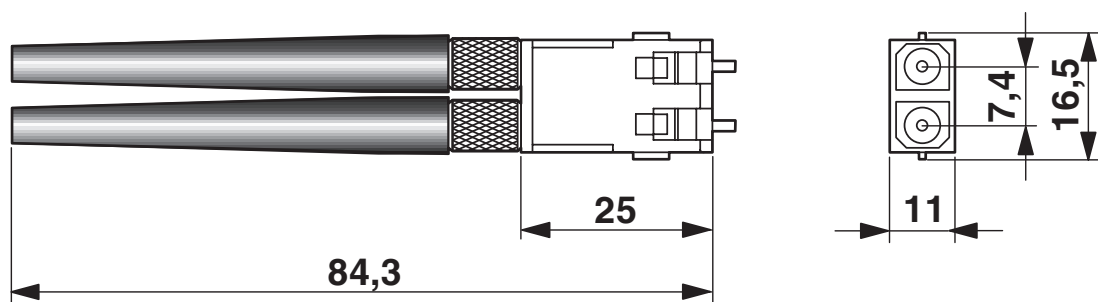

Connection 2

Type	Plug straight SC-RJ
------	---------------------

Cable/line

Cable length	1.00 m
Cable weight	67 kg/km
Conductor structure signal line	1000.00 μm
Wire diameter incl. insulation	2.2 mm
External cable diameter	7.50 mm
Outer sheath, material	PE
External sheath, color	green RAL 6018
Single wire, color	black, orange
Smallest bending radius, fixed installation	25 mm
Smallest bending radius, movable installation	25 mm
Halogen-free	yes

VS-P1211-P1217-C1000/ 1,0 - Fiber optic cable

1608731

<https://www.phoenixcontact.com/us/products/1608731>

Drawings

Dimensional drawing

SCRJ Push-Pull connector, IP67

Dimensional drawing

SC-RJ connector IP20

1608731

<https://www.phoenixcontact.com/us/products/1608731>

Schematic diagram

Pin assignment plug SCRJ

Schematic diagram

Pin assignment plug SCRJ

VS-P1211-P1217-C1000/ 1,0 - Fiber optic cable

1608731