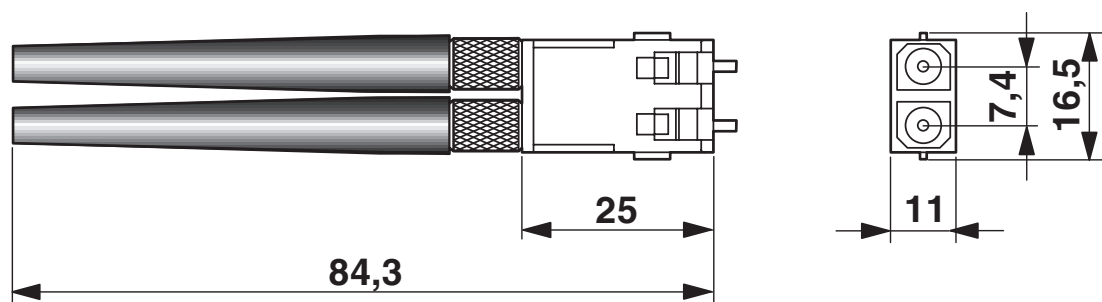

## Drawings

Dimensional drawing

SCRJ Push-Pull connector, IP67

Dimensional drawing

SC-RJ connector IP20

1608731

<https://www.phoenixcontact.com/us/products/1608731>

Schematic diagram