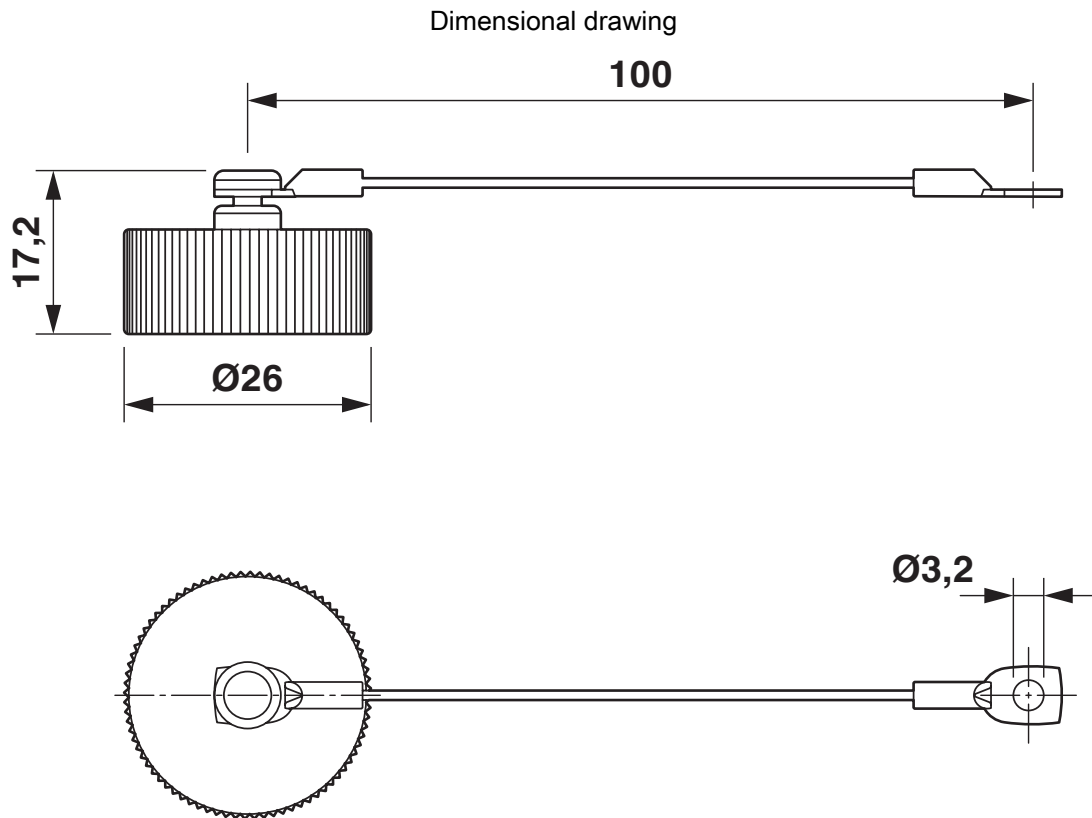

SC-Z2320 - Metal protective cap

1605457

<https://www.phoenixcontact.com/us/products/1605457>

Drawings

Dimensional drawing