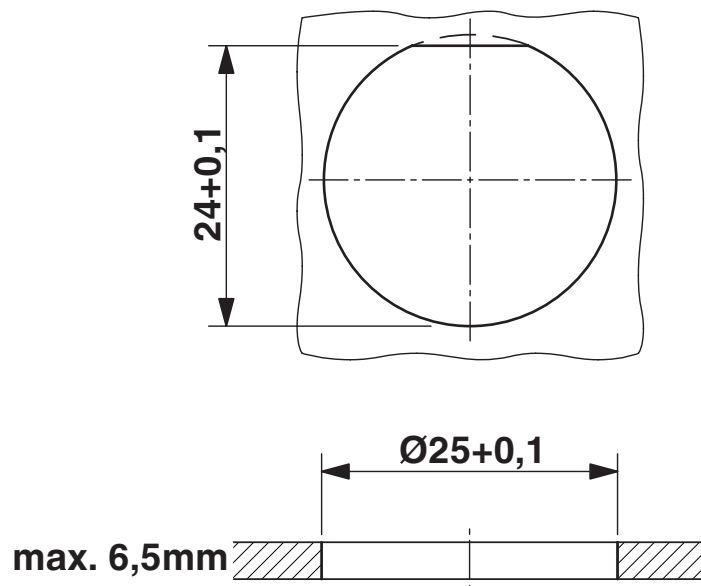

Material specifications

Flammability rating according to UL 94	V0
--	----

RC-12P1N12Q0EM - Crimp contact

1597295

<https://www.phoenixcontact.com/us/products/1597295>

Drawings

Dimensional drawing

Installation dimensions