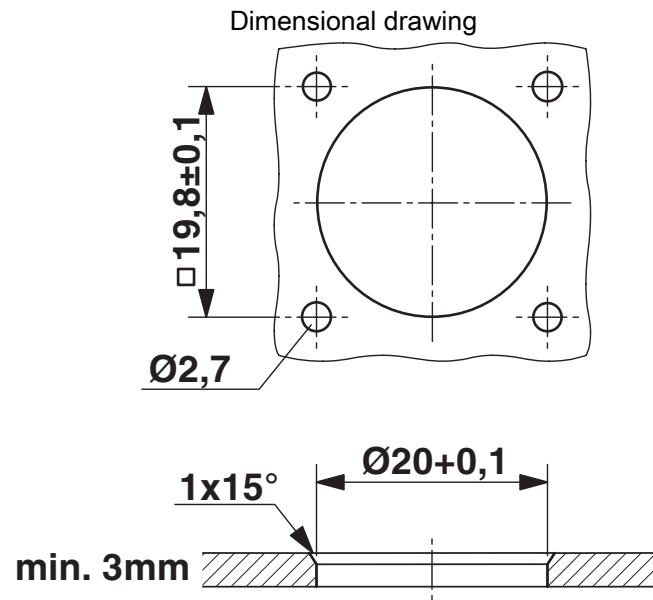

RC-0000000WQ00 - Housing for circular connector

1593021

<https://www.phoenixcontact.com/us/products/1593021>

Drawings

Installation dimensions