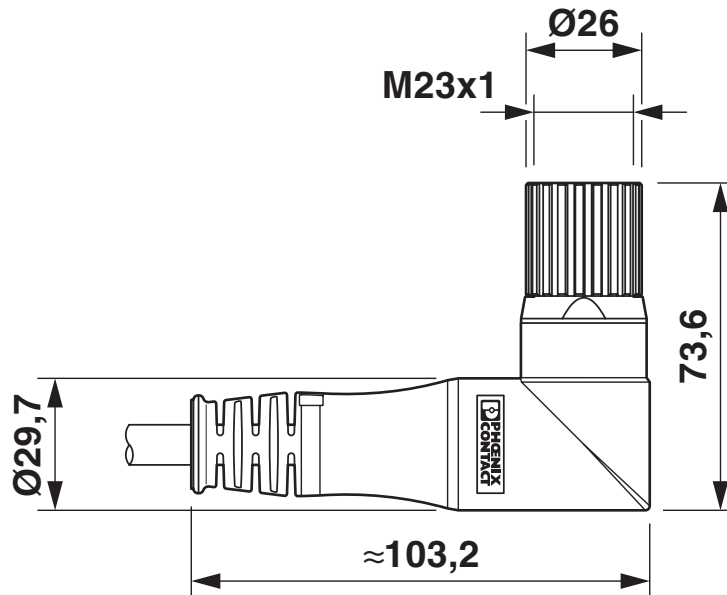

Cable plug in molded plastic, M23-Socket, angled rotatable, -120° left/120° right, number of positions: 17, type of locking: Screw locking mechanism, cable length: 0.5 m

Commercial data

Item number	1591092
Packing unit	1 pc
Minimum order quantity	1 pc
Note	Made to order (non-returnable)
Product key	ABRDCG
GTIN	4046356372169
Weight per piece (including packing)	279 g
Weight per piece (excluding packing)	279 g
Country of origin	DE

Connector

Connector specifications

Type	angled rotatable, -120° left/120° right
Housing material	Die-cast zinc
Thread type	M23
Type of locking	Screw locking mechanism
Degree of protection	IP67, when in locked state
No. of pos.	17
Direction of rotation	Standard
Contact switching type	Socket
Insertion/withdrawal cycles	50
Contact resistance	< 0.3 mΩ
Voltage	48 V AC
Overvoltage category	II
Degree of pollution	3
Rated surge voltage	1.5 kV
Ambient temperature (operation)	-40 °C ... 105 °C

Cable/line

Cable length	0.5 m
--------------	-------

Cable specifications

External cable diameter	14.50 mm
Smallest bending radius, movable installation	145 mm
Ambient temperature (operation) for fixed installation	-40 °C ... 80 °C
Ambient temperature (operation) for flexible installation	-40 °C ... 80 °C

KC-0154TTH22000 - Cable plug in molded plastic

1591092

<https://www.phoenixcontact.com/us/products/1591092>

Drawings

Dimensional drawing

On the female side

Schematic diagram

Socket pin assignment