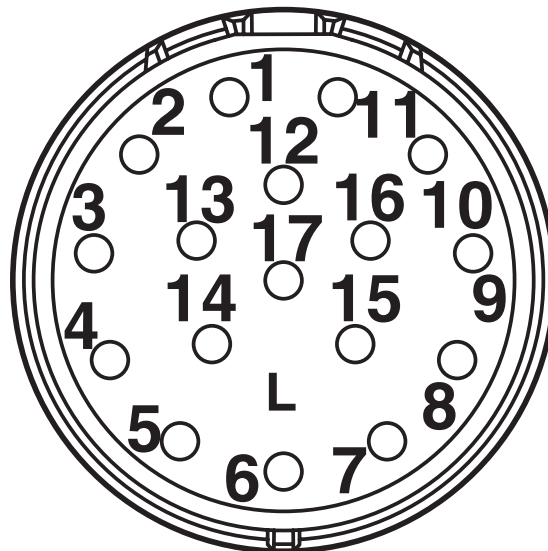

Cable plug in molded plastic, M23-Socket, angled rotatable, -120° left/120° right, number of positions: 17, type of locking: Screw locking mechanism, cable length: 0.5 m

Commercial data

Item number	1591092
Packing unit	1 pc
Minimum order quantity	1 pc
Note	Made to order (non-returnable)
Product key	ABRDCG
GTIN	4046356372169
Weight per piece (including packing)	279 g
Weight per piece (excluding packing)	279 g
Country of origin	DE

Connector

Connector specifications

Type	angled rotatable, -120° left/120° right
Housing material	Die-cast zinc
Thread type	M23
Type of locking	Screw locking mechanism
Degree of protection	IP67, when in locked state
No. of pos.	17
Direction of rotation	Standard
Contact switching type	Socket
Insertion/withdrawal cycles	50
Contact resistance	< 0.3 mΩ
Voltage	48 V AC
Overvoltage category	II
Degree of pollution	3
Rated surge voltage	1.5 kV
Ambient temperature (operation)	-40 °C ... 105 °C

Cable/line

Cable length	0.5 m
--------------	-------

Cable specifications

External cable diameter	14.50 mm
Smallest bending radius, movable installation	145 mm
Ambient temperature (operation) for fixed installation	-40 °C ... 80 °C
Ambient temperature (operation) for flexible installation	-40 °C ... 80 °C

KC-0154TTH22000 - Cable plug in molded plastic

1591092

<https://www.phoenixcontact.com/us/products/1591092>

Drawings

Dimensional drawing

On the female side

Schematic diagram

Socket pin assignment