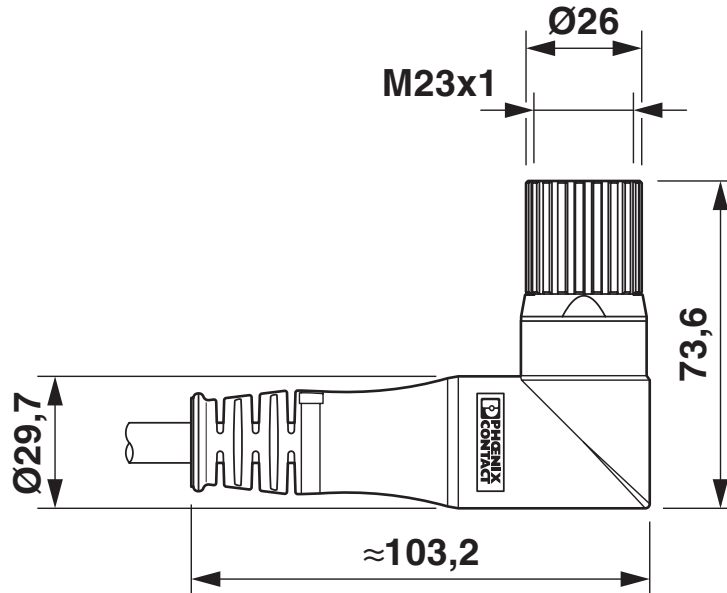

Cable plug in molded plastic, M23-Socket, angled rotatable, -120° left/120° right, number of positions: 17, type of locking: Screw locking mechanism, cable length: 0.5 m

Commercial data

Item number	1591092
Packing unit	1 pc
Minimum order quantity	1 pc
Note	Made to order (non-returnable)
Product key	ABRDCG
GTIN	4046356372169
Weight per piece (including packing)	279 g
Weight per piece (excluding packing)	279 g
Country of origin	DE

Connector

Connector specifications

Type	angled rotatable, -120° left/120° right
Housing material	Die-cast zinc
Thread type	M23
Type of locking	Screw locking mechanism
Degree of protection	IP67, when in locked state
No. of pos.	17
Direction of rotation	Standard
Contact switching type	Socket
Insertion/withdrawal cycles	50
Contact resistance	< 0.3 mΩ
Voltage	48 V AC
Overvoltage category	II
Degree of pollution	3
Rated surge voltage	1.5 kV
Ambient temperature (operation)	-40 °C ... 105 °C

Cable/line

Cable length	0.5 m
--------------	-------

Cable specifications

External cable diameter	14.50 mm
Smallest bending radius, movable installation	145 mm
Ambient temperature (operation) for fixed installation	-40 °C ... 80 °C
Ambient temperature (operation) for flexible installation	-40 °C ... 80 °C

KC-0154TTH22000 - Cable plug in molded plastic

1591092

<https://www.phoenixcontact.com/us/products/1591092>

Drawings

Dimensional drawing

On the female side

Schematic diagram

Socket pin assignment