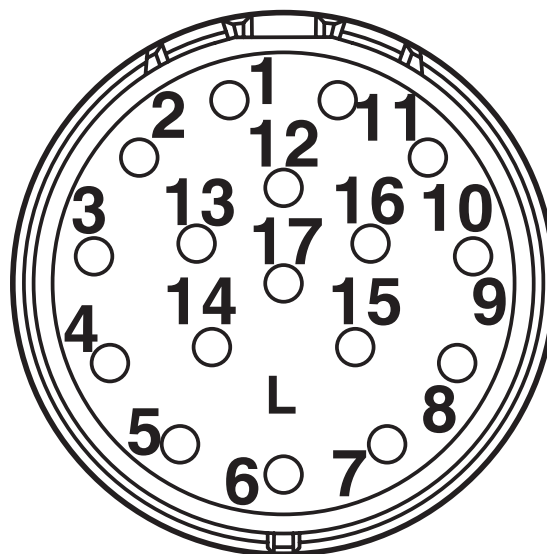

Cable plug in molded plastic, M23-Socket, angled rotatable, -120° left/120° right, number of positions: 17, type of locking: Screw locking mechanism, cable length: 0.5 m

Commercial data

Item number	1591092
Packing unit	1 pc
Minimum order quantity	1 pc
Note	Made to order (non-returnable)
Product key	ABRDCG
GTIN	4046356372169
Weight per piece (including packing)	279 g
Weight per piece (excluding packing)	279 g
Country of origin	DE

Connector

Connector specifications

Type	angled rotatable, -120° left/120° right
Housing material	Die-cast zinc
Thread type	M23
Type of locking	Screw locking mechanism
Degree of protection	IP67, when in locked state
No. of pos.	17
Direction of rotation	Standard
Contact switching type	Socket
Insertion/withdrawal cycles	50
Contact resistance	< 0.3 mΩ
Voltage	48 V AC
Overvoltage category	II
Degree of pollution	3
Rated surge voltage	1.5 kV
Ambient temperature (operation)	-40 °C ... 105 °C

Cable/line

Cable length	0.5 m
--------------	-------

Cable specifications

External cable diameter	14.50 mm
Smallest bending radius, movable installation	145 mm
Ambient temperature (operation) for fixed installation	-40 °C ... 80 °C
Ambient temperature (operation) for flexible installation	-40 °C ... 80 °C

KC-0154TTH22000 - Cable plug in molded plastic

1591092

<https://www.phoenixcontact.com/us/products/1591092>

Drawings

Dimensional drawing

On the female side

Schematic diagram

Socket pin assignment