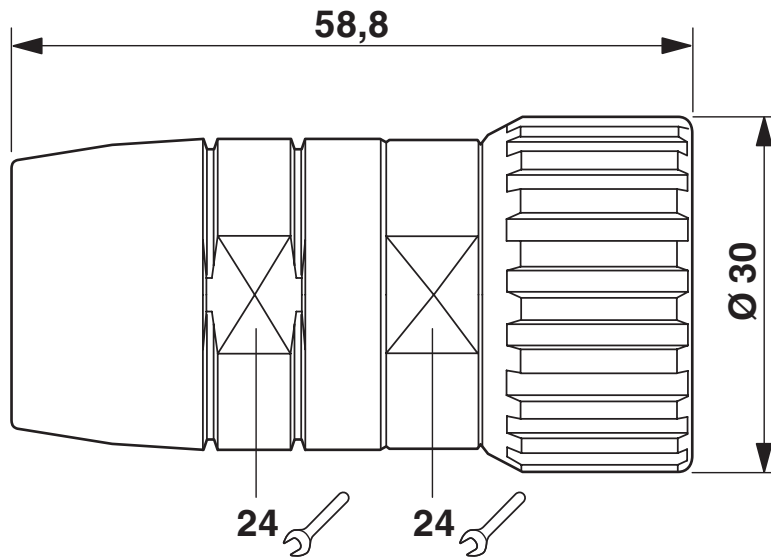

Cable connector

The figure shows a complete connector

Commercial data

Item number	1590261
Packing unit	10 pc
Minimum order quantity	1 pc
Note	Made to order (non-returnable)
Product key	ABRAJE
GTIN	4046356186407
Weight per piece (including packing)	70.89 g
Weight per piece (excluding packing)	70.89 g
Country of origin	DE

Product type

Circular connector (cable-side)

Environmental and real-life conditions

Ambient conditions

Degree of protection

IP67, when plugged in

HC-000000080AB - Cable connector

1590261

<https://www.phoenixcontact.com/us/products/1590261>

Drawings

Dimensional drawing

Phoenix Contact 2026 © - all rights reserved
<https://www.phoenixcontact.com>

Phoenix Contact USA
586 Fulling Mill Road
Middletown, PA 17057, United States
(+717) 944-1300
info@phoenixcon.com