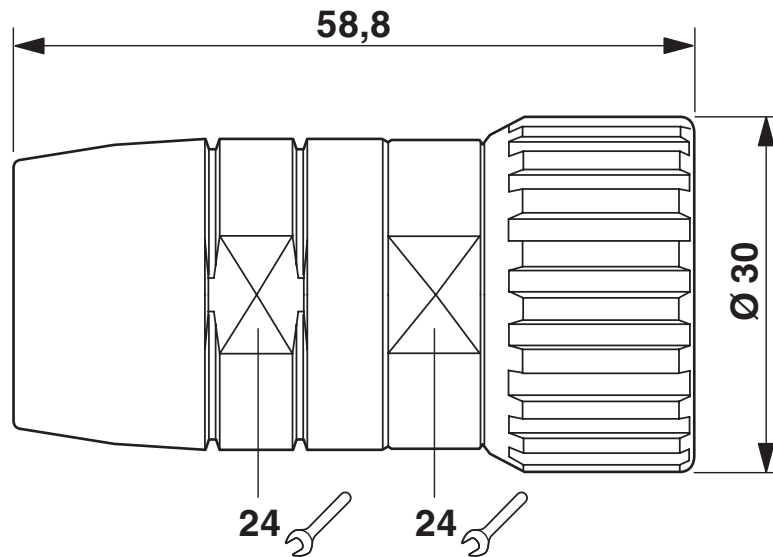

Cable connector

The figure shows a complete connector

Commercial data

Item number	1590261
Packing unit	10 pc
Minimum order quantity	1 pc
Note	Made to order (non-returnable)
Product key	ABRAJE
GTIN	4046356186407
Weight per piece (including packing)	70.89 g
Weight per piece (excluding packing)	70.89 g
Country of origin	DE

Product type

Circular connector (cable-side)

Environmental and real-life conditions

Ambient conditions

Degree of protection

IP67, when plugged in

HC-000000080AB - Cable connector

1590261

<https://www.phoenixcontact.com/us/products/1590261>

Drawings

Dimensional drawing

Phoenix Contact 2026 © - all rights reserved
<https://www.phoenixcontact.com>

Phoenix Contact USA
586 Fulling Mill Road
Middletown, PA 17057, United States
(+717) 944-1300
info@phoenixcon.com