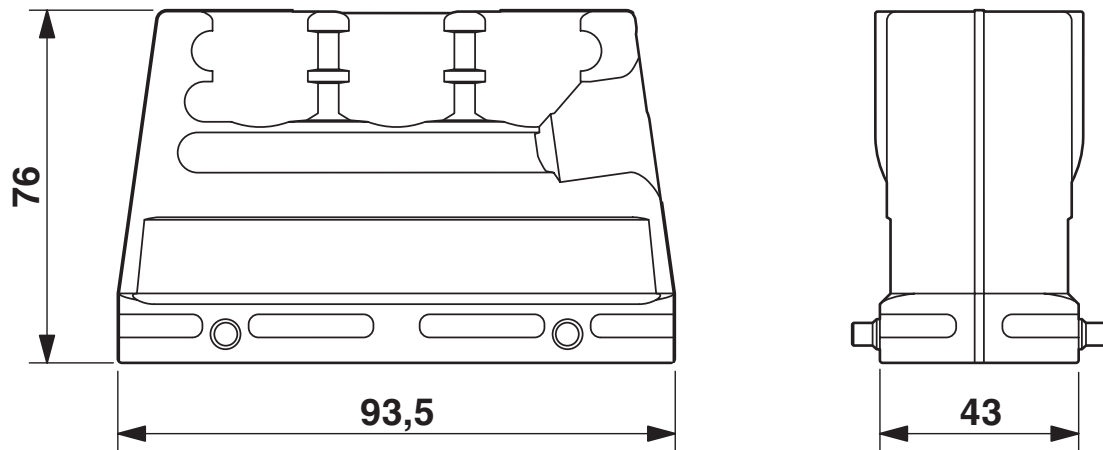

1587360

<https://www.phoenixcontact.com/us/products/1587360>

Drawings

Dimensional drawing

Dimensional drawing