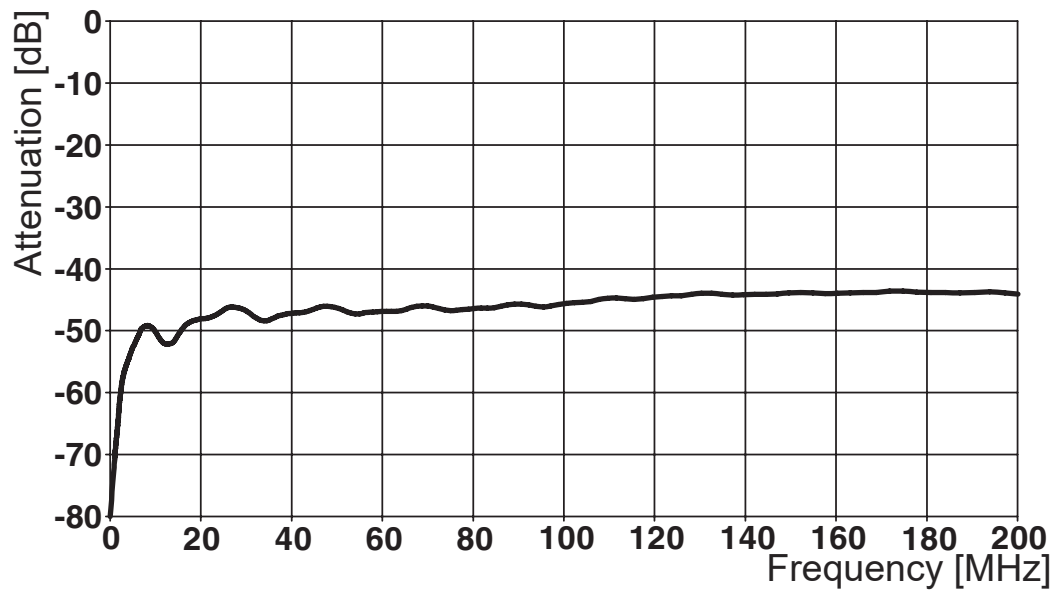

Diagram

Shield attenuation