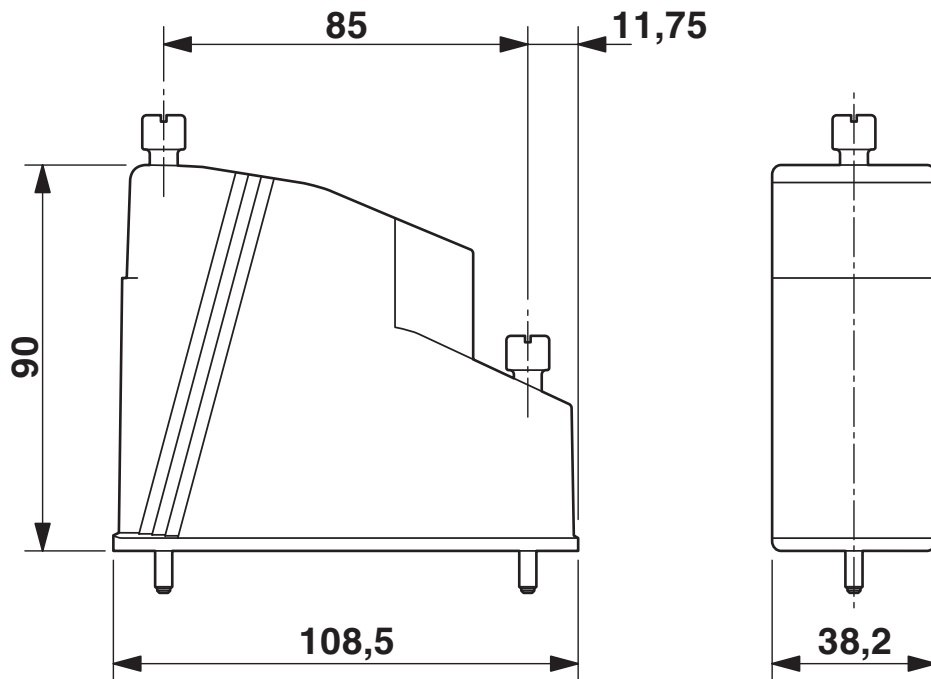

Dimensions

Dimensional drawing	
Height	90 mm

Material specifications

Color	gray aluminum
Flammability rating according to UL 94	V0
Seal material	NBR, conductive
Housing material	Die-cast aluminum
O-ring material	NBR
Material of locking screw	Brass, nickel-plated

Mechanical properties

Mechanical data

Type of the screw connection	M25/M20 x 1.5
Locking type	Screw

Environmental and real-life conditions

Ambient conditions

Degree of protection	IP65
Ambient temperature (operation)	-40 °C ... 125 °C

Mounting

Fixing screws	M4
---------------	----

VC-AL-T4-R-M25/M20-S - Housing

1583775

<https://www.phoenixcontact.com/us/products/1583775>

Drawings

Dimensional drawing

Dimensional drawing