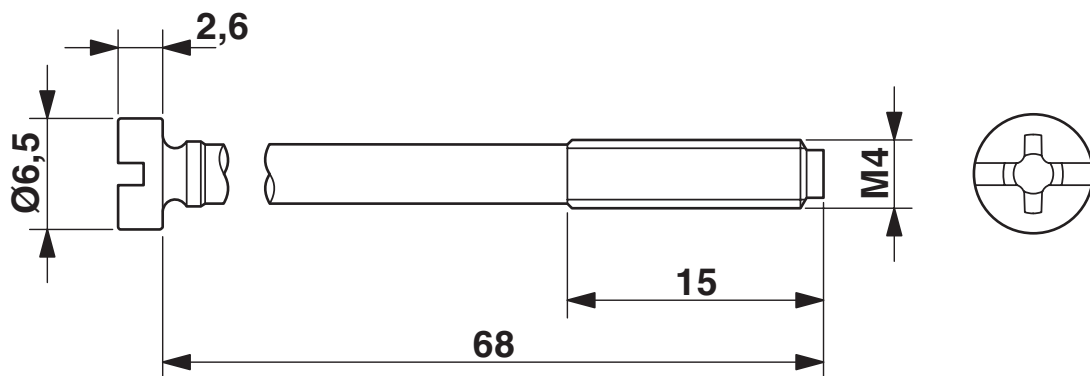

Dimensions

Dimensional drawing	
Height	90 mm

Material specifications

Color	gray aluminum
Flammability rating according to UL 94	V0
Seal material	NBR, conductive
Housing material	Die-cast aluminum
O-ring material	NBR
Material of locking screw	Brass, nickel-plated

Mechanical properties

Mechanical data

Type of the screw connection	M25/M20 x 1.5
Locking type	Screw

Environmental and real-life conditions

Ambient conditions

Degree of protection	IP65
Ambient temperature (operation)	-40 °C ... 125 °C

Mounting

Fixing screws	M4
---------------	----

VC-AL-T4-R-M25/M20-S - Housing

1583775

<https://www.phoenixcontact.com/us/products/1583775>

Drawings

Dimensional drawing

Dimensional drawing