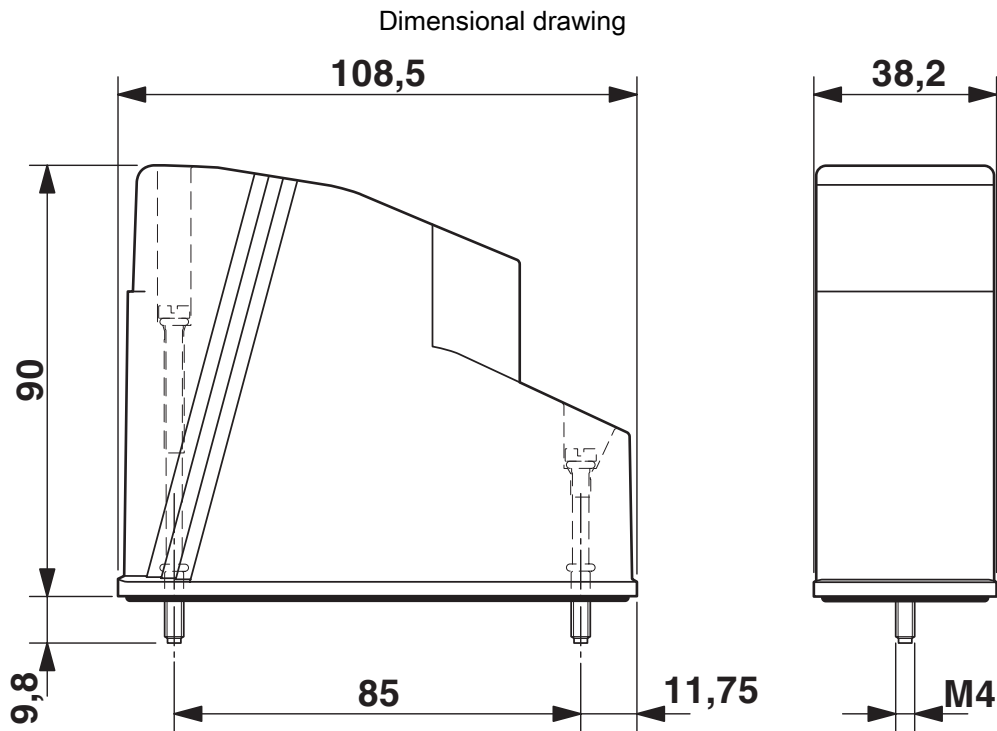

Dimensions

Dimensional drawing	
Height	90 mm

Material specifications

Color	gray aluminum
Flammability rating according to UL 94	V0
Seal material	NBR, conductive
Housing material	Die-cast aluminum
O-ring material	NBR
Material of locking screw	V2A

Mechanical properties

Mechanical data

Type of the screw connection	M25/M20 x 1.5
Locking type	Screw

Environmental and real-life conditions

Ambient conditions

Degree of protection	IP65
Ambient temperature (operation)	-40 °C ... 125 °C

Mounting

Fixing screws	M4
---------------	----

VC-AL-T4-Z-M25/M20-S - Housing

1583746

<https://www.phoenixcontact.com/us/products/1583746>

Drawings

VC-AL-T4-Z-M25/M20-S - Housing

1583746

<https://www.phoenixcontact.com/us/products/1583746>

Dimensional drawing

VC-AL-T4-Z-M25/M20-S - Housing

1583746

<https://www.phoenixcontact.com/us/products/1583746>

Environmental product compliance

EU RoHS

Fulfills EU RoHS substance requirements	Yes, No exemptions
---	--------------------