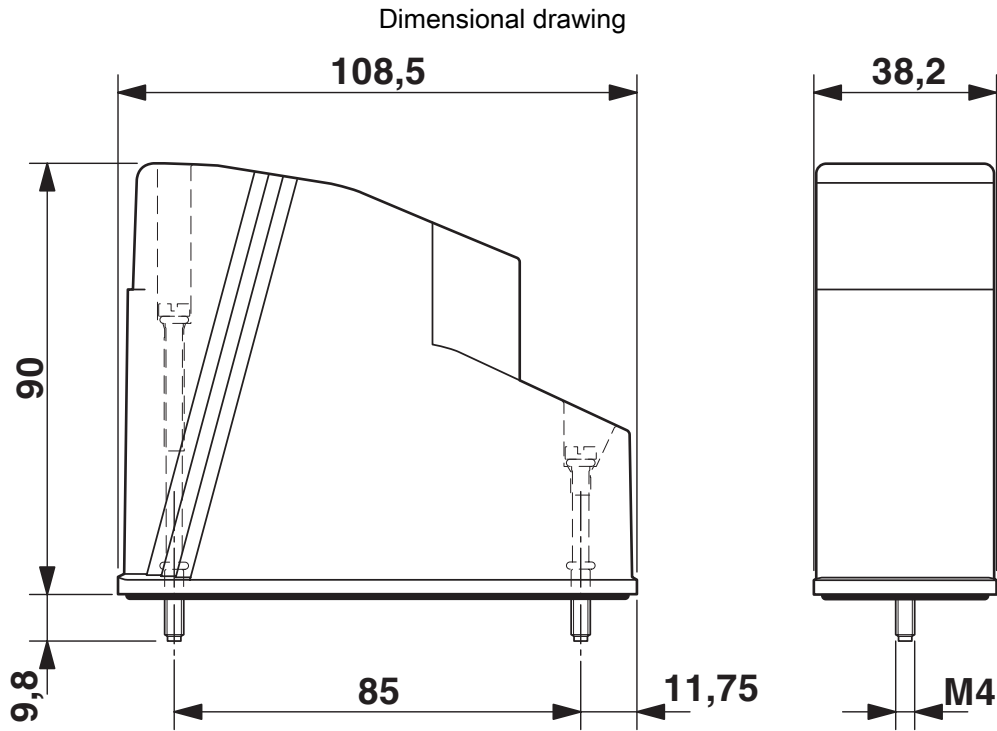

Dimensions

Dimensional drawing	
Height	90 mm

Material specifications

Color	gray aluminum
Flammability rating according to UL 94	V0
Seal material	NBR, conductive
Housing material	Die-cast aluminum
O-ring material	NBR
Material of locking screw	V2A

Mechanical properties

Mechanical data

Type of the screw connection	M25/M20 x 1.5
Locking type	Screw

Environmental and real-life conditions

Ambient conditions

Degree of protection	IP65
Ambient temperature (operation)	-40 °C ... 125 °C

Mounting

Fixing screws	M4
---------------	----

VC-AL-T4-Z-M25/M20-S - Housing

1583746

<https://www.phoenixcontact.com/us/products/1583746>

Drawings

VC-AL-T4-Z-M25/M20-S - Housing

1583746

<https://www.phoenixcontact.com/us/products/1583746>

Dimensional drawing

VC-AL-T4-Z-M25/M20-S - Housing

1583746

<https://www.phoenixcontact.com/us/products/1583746>

Environmental product compliance

EU RoHS

Fulfills EU RoHS substance requirements	Yes, No exemptions
---	--------------------