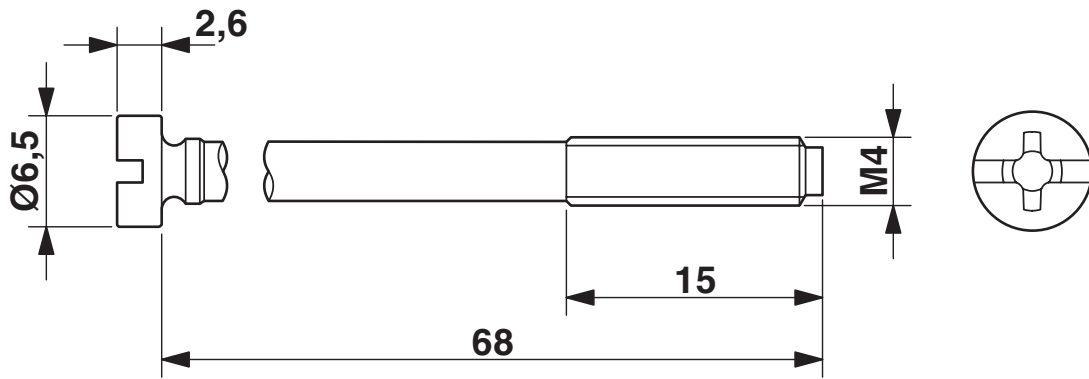

Dimensions

Dimensional drawing	
Height	90 mm

Material specifications

Color	gray aluminum
Flammability rating according to UL 94	V0
Seal material	NBR, conductive
Housing material	Die-cast aluminum
O-ring material	NBR
Material of locking screw	V2A

Mechanical properties

Mechanical data

Type of the screw connection	M25/M20 x 1.5
Locking type	Screw

Environmental and real-life conditions

Ambient conditions

Degree of protection	IP65
Ambient temperature (operation)	-40 °C ... 125 °C

Mounting

Fixing screws	M4
---------------	----

VC-AL-T4-Z-M25/M20-S - Housing

1583746

<https://www.phoenixcontact.com/us/products/1583746>

Drawings

VC-AL-T4-Z-M25/M20-S - Housing

1583746

<https://www.phoenixcontact.com/us/products/1583746>

Dimensional drawing

VC-AL-T4-Z-M25/M20-S - Housing

1583746

<https://www.phoenixcontact.com/us/products/1583746>

Environmental product compliance

EU RoHS

Fulfills EU RoHS substance requirements	Yes, No exemptions
---	--------------------