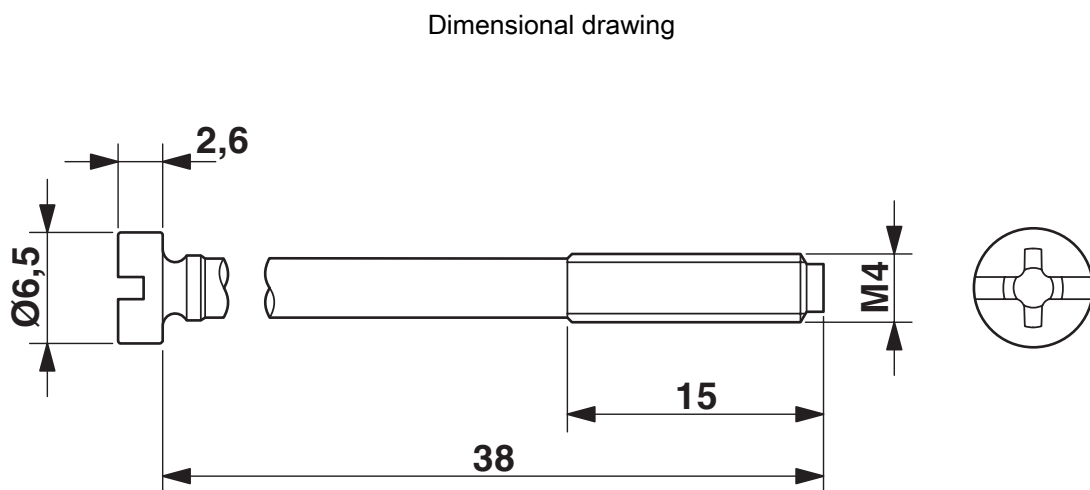

Dimensions

Dimensional drawing	
Height	90 mm

Material specifications

Color	gray aluminum
Flammability rating according to UL 94	V0
Seal material	NBR, conductive
Housing material	Die-cast aluminum
O-ring material	NBR
Material of locking screw	V2A

Mechanical properties

Mechanical data

Type of the screw connection	M25/M20 x 1.5
Locking type	Screw

Environmental and real-life conditions

Ambient conditions

Degree of protection	IP65
Ambient temperature (operation)	-40 °C ... 125 °C

Mounting

Fixing screws	M4
---------------	----

VC-AL-T4-Z-M25/M20-S - Housing

1583746

<https://www.phoenixcontact.com/us/products/1583746>

Drawings

VC-AL-T4-Z-M25/M20-S - Housing

1583746

<https://www.phoenixcontact.com/us/products/1583746>

Dimensional drawing

VC-AL-T4-Z-M25/M20-S - Housing

1583746

<https://www.phoenixcontact.com/us/products/1583746>

Environmental product compliance

EU RoHS

Fulfills EU RoHS substance requirements	Yes, No exemptions
---	--------------------