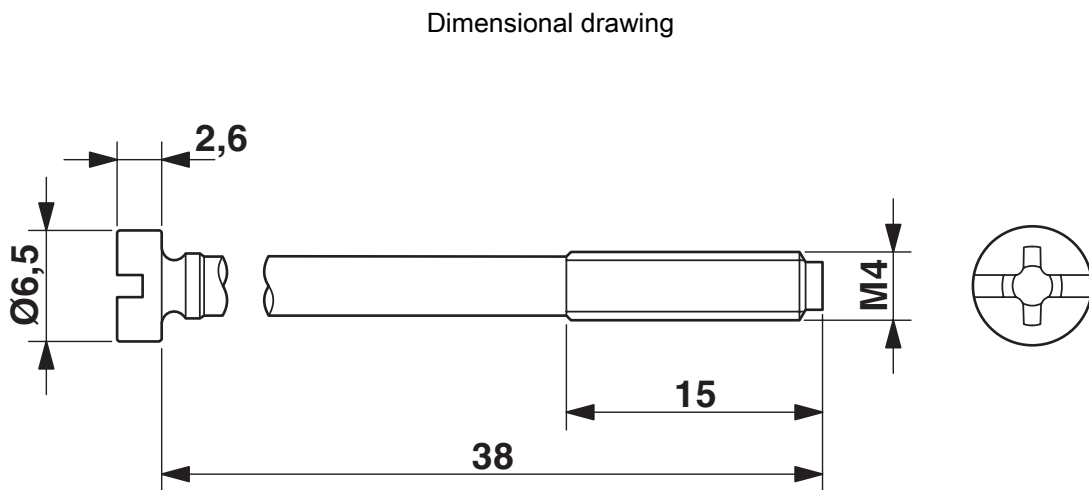

Dimensions

Dimensional drawing	
Height	90 mm

Material specifications

Color	gray aluminum
Flammability rating according to UL 94	V0
Seal material	NBR, conductive
Housing material	Die-cast aluminum
O-ring material	NBR
Material of locking screw	V2A

Mechanical properties

Mechanical data

Type of the screw connection	M25/M20 x 1.5
Locking type	Screw

Environmental and real-life conditions

Ambient conditions

Degree of protection	IP65
Ambient temperature (operation)	-40 °C ... 125 °C

Mounting

Fixing screws	M4
---------------	----

VC-AL-T4-Z-M25/M20-S - Housing

1583746

<https://www.phoenixcontact.com/us/products/1583746>

Drawings

VC-AL-T4-Z-M25/M20-S - Housing

1583746

<https://www.phoenixcontact.com/us/products/1583746>

Dimensional drawing

VC-AL-T4-Z-M25/M20-S - Housing

1583746

<https://www.phoenixcontact.com/us/products/1583746>

Environmental product compliance

EU RoHS

Fulfills EU RoHS substance requirements	Yes, No exemptions
---	--------------------