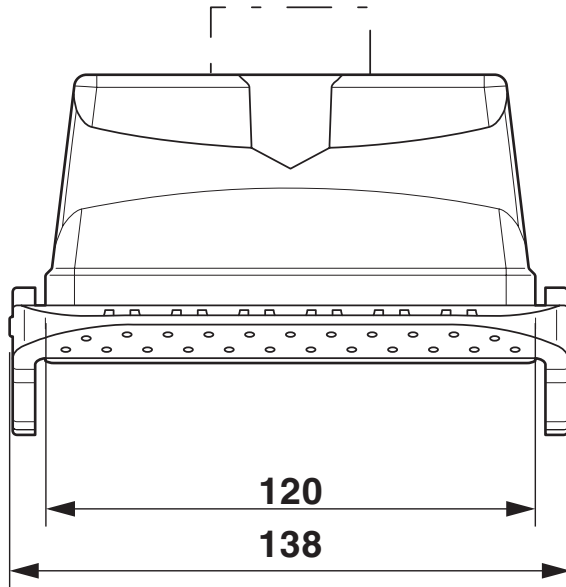

HEAVYCON B24 coupling housing, with single locking latch, height: 70.5 mm, with 1 x M32 thread, straight cable outlet

Commercial data

Item number	1460229
Packing unit	10 pc
Minimum order quantity	1 pc
Product key	AF7AAC
GTIN	4046356696142
Weight per piece (including packing)	253.58 g
Weight per piece (excluding packing)	253.58 g
Country of origin	DE

Dimensions

Dimensional drawing	
Width	43 mm
Height	70.5 mm
Length	120 mm

Material specifications

Seal material	NBR
Housing material	Die-cast aluminum
Housing surface material	Powder-coated, gray
Locking latch material	High-grade steel, handle: PA-GF

Mechanical properties

Mechanical data

Type of the screw connection	1x M32
Locking type	Latch

Environmental and real-life conditions

Ambient conditions

Degree of protection	IP65
Ambient temperature (operation)	-40 °C ... 125 °C

HC-B 24-KML-N-O1STM32 - Housing

1460229

<https://www.phoenixcontact.com/us/products/1460229>

Drawings

Dimensional drawing

Dimensional drawing

HC-B 24-KML-N-O1STM32 - Housing

1460229