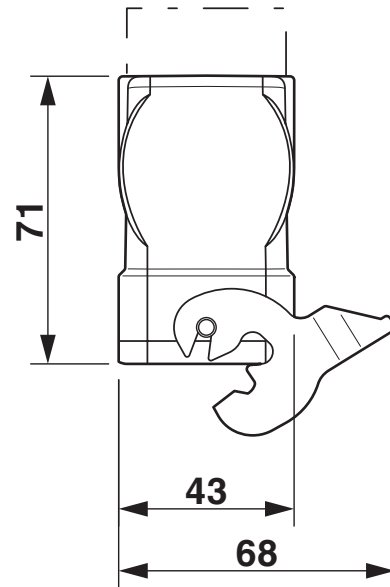

HEAVYCON B24 coupling housing, with single locking latch, height: 70.5 mm, with 1 x M32 thread, straight cable outlet

Commercial data

Item number	1460229
Packing unit	10 pc
Minimum order quantity	1 pc
Product key	AF7AAC
GTIN	4046356696142
Weight per piece (including packing)	253.58 g
Weight per piece (excluding packing)	253.58 g
Country of origin	DE

Dimensions

Dimensional drawing	
Width	43 mm
Height	70.5 mm
Length	120 mm

Material specifications

Seal material	NBR
Housing material	Die-cast aluminum
Housing surface material	Powder-coated, gray
Locking latch material	High-grade steel, handle: PA-GF

HC-B 24-KML-N-O1STM32 - Housing

1460229

<https://www.phoenixcontact.com/us/products/1460229>

Drawings

Dimensional drawing

Dimensional drawing

HC-B 24-KML-N-O1STM32 - Housing

1460229