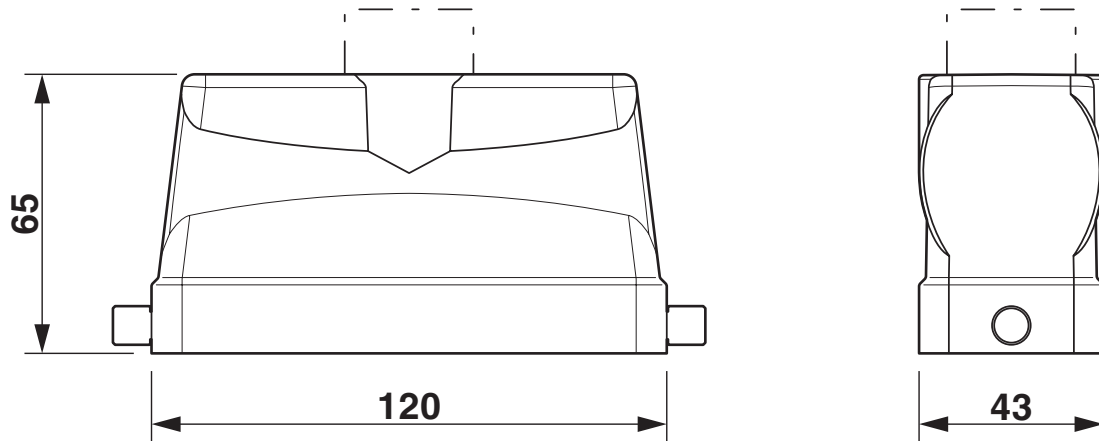

HEAVYCON B24 sleeve housing, for single locking latch, height: 65 mm, with 1 x M25 thread, straight cable outlet

Commercial data

Item number	1460189
Packing unit	1 pc
Note	Made to order (non-returnable)
Sales key	BF55
Product key	AF7AAC
GTIN	4046356696333
Weight per piece (including packing)	229.6 g
Weight per piece (excluding packing)	200 g
Customs tariff number	85389099
Country of origin	DE

Dimensions

Dimensional drawing	
Width	43 mm
Height	65 mm
Length	120 mm

Material specifications

Housing material	Die-cast aluminum
Housing surface material	Powder-coated, gray

Mechanical properties

Mechanical data

Type of the screw connection	1x M25
Locking type	Pin

Environmental and real-life conditions

Ambient conditions

Degree of protection	IP65
Ambient temperature (operation)	-40 °C ... 125 °C

HC-B 24-TFL-N-O1STM25G - Housing

1460189

<https://www.phoenixcontact.com/us/products/1460189>

Drawings

Dimensional drawing

Dimensional drawing

HC-B 24-TFL-N-O1STM25G - Housing

1460189

<https://www.phoenixcontact.com/us/products/1460189>