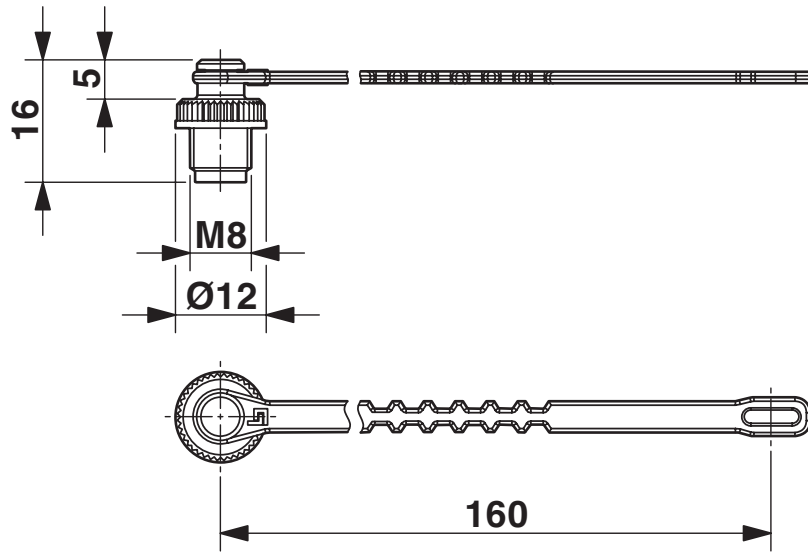

PROT-M 8 MS-PA-CHAIN - Screw plug

1430860

<https://www.phoenixcontact.com/us/products/1430860>

Technical data

Product properties

Product type	Plug for cable screw gland
Thread type	M8

Dimensions

Dimensional drawing	
Diameter	12 mm

Material specifications

Material	PUR (Holding band)
Seal material	NBR
Material for screw connection	PA 6.6

Environmental and real-life conditions

Ambient conditions

Degree of protection	IP65
	IP67
Ambient temperature (operation) (male connector/female connector)	-25 °C ... 85 °C

PROT-M 8 MS-PA-CHAIN - Screw plug

1430860

<https://www.phoenixcontact.com/us/products/1430860>

Drawings

Dimensional drawing

Dimensional drawing

PROT-M 8 MS-PA-CHAIN - Screw plug

1430860