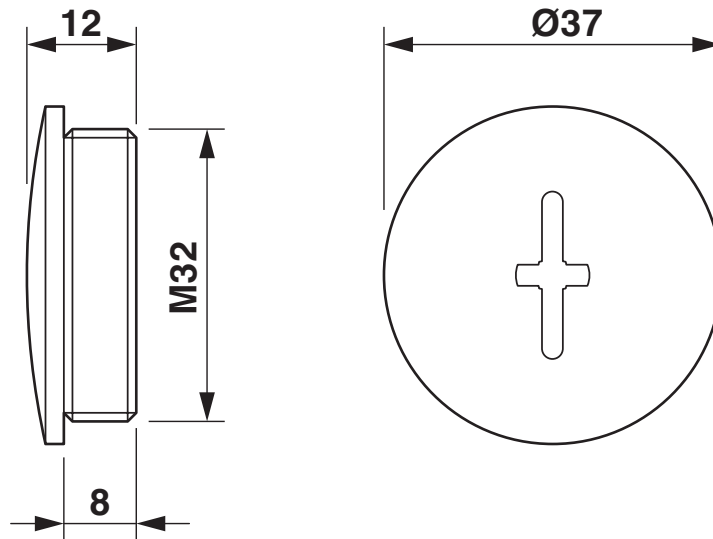

A-INSP-M32-68N-P-LG - Screw plug

1424521

<https://www.phoenixcontact.com/us/products/1424521>

Drawings

Dimensional drawing

Dimensional drawing