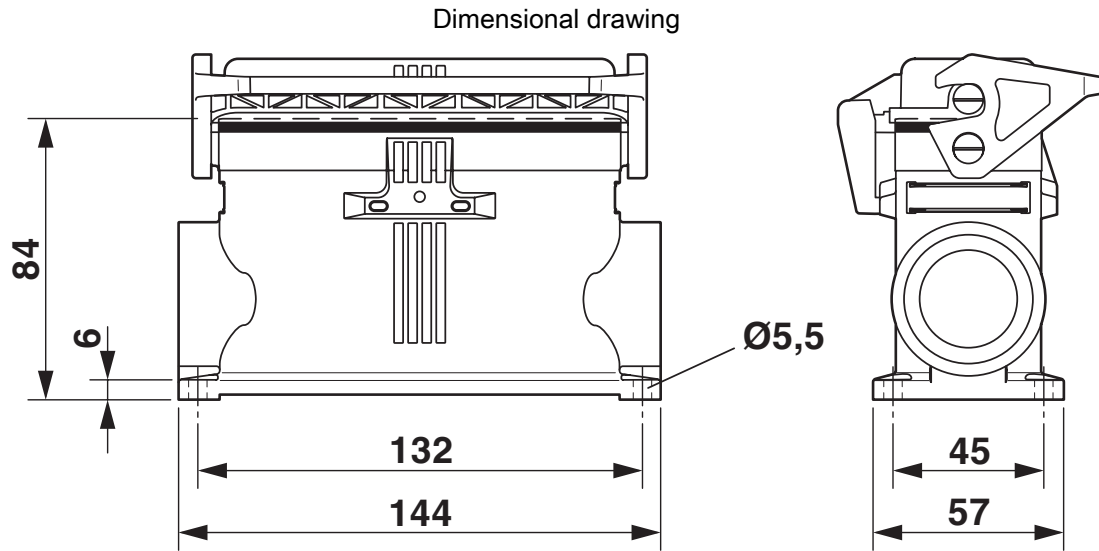

HC-EVO-B24-SHWSC-2SSM25-PLRBK - Housing

1421460

<https://www.phoenixcontact.com/us/products/1421460>

Drawings

Dimensional drawing